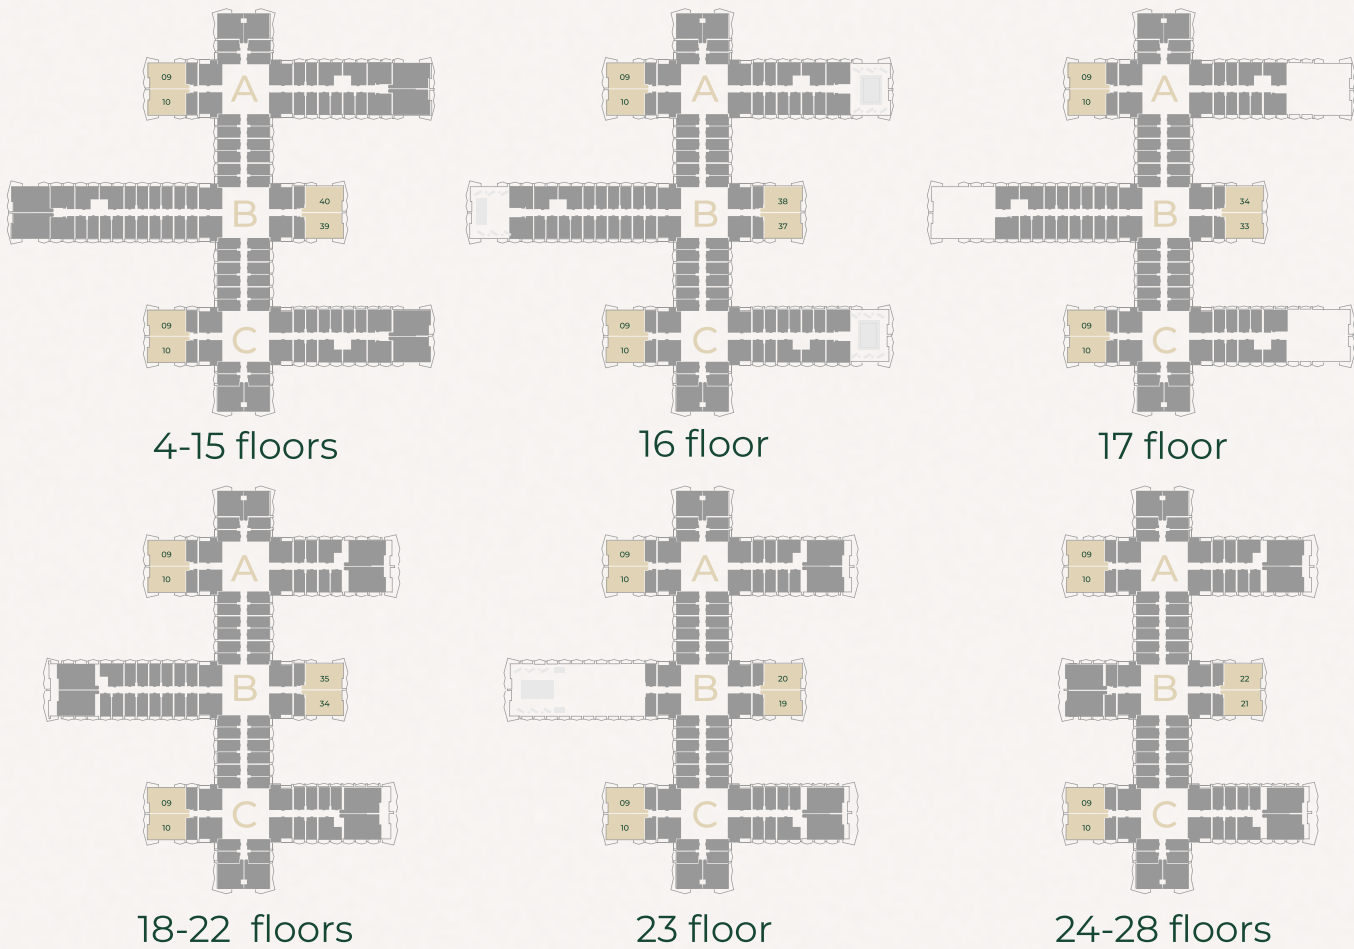

SEVEN TIDES

GOLF VIEWS
SEVEN CITY

FLOOR PLANS

THREE-BEDROOM APARTMENT TYPE 1

Sizes range from 1520sq/ft - 1521sq/ft

Our Sales Office is located at Dukes The Palm Hotel, Oceana Complex, Palm Jumeirah.
 Find out more at golfviews.ae or call us now to arrange your exclusive viewing.
 Phone: 800 883 007 | +971 4 444 0700. Email: sales@seventides.com

THREE-BEDROOM APARTMENT TYPE 1A

Sizes range from 1516sq/ft - 1517sq/ft

Our Sales Office is located at Dukes The Palm Hotel, Oceana Complex, Palm Jumeirah.
Find out more at golfviews.ae or call us now to arrange your exclusive viewing.
Phone: 800 883 007 | +971 4 444 0700. Email: sales@seventides.com