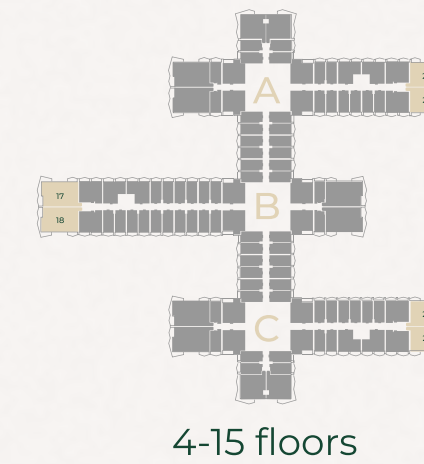

SEVEN TIDES

GOLF VIEWS
SEVEN CITY

FLOOR PLANS

THREE-BEDROOM APARTMENT TYPE 1

Sizes range from 1520sq/ft - 1521sq/ft

Our Sales Office is located at Dukes The Palm Hotel, Oceana Complex, Palm Jumeirah.
 Find out more at golfviews.ae or call us now to arrange your exclusive viewing.
 Phone: 800 883 007 | +971 4 444 0700. Email: sales@seventides.com

THREE-BEDROOM APARTMENT TYPE 1A

Sizes range from 1516sq/ft - 1517sq/ft

Our Sales Office is located at Dukes The Palm Hotel, Oceana Complex, Palm Jumeirah.
Find out more at golfviews.ae or call us now to arrange your exclusive viewing.
Phone: 800 883 007 | +971 4 444 0700. Email: sales@seventides.com