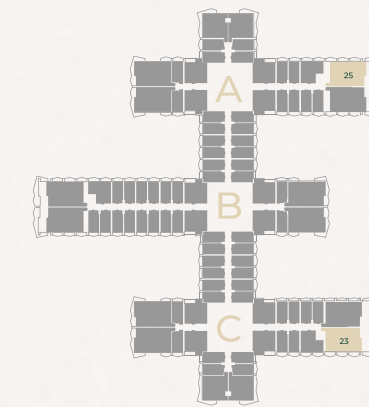

SEVEN TIDES

GOLF VIEWS
SEVEN CITY

FLOOR PLANS

ONE BEDROOM APARTMENT TYPE 1

The size for this unit type is 775sq/ft

Our Sales Office is located at Dukes The Palm Hotel, Oceana Complex, Palm Jumeirah.
 Find out more at golfviews.ae or call us now to arrange your exclusive viewing.
 Phone: 800 883 007 | +971 4 444 0700. Email: sales@seventides.com

ONE BEDROOM APARTMENT TYPE 3

The size for this unit type is 739sq/ft

Our Sales Office is located at Dukes The Palm Hotel, Oceana Complex, Palm Jumeirah.
Find out more at golfviews.ae or call us now to arrange your exclusive viewing.
Phone: 800 883 007 | +971 4 444 0700. Email: sales@seventides.com

ONE BEDROOM APARTMENT TYPE 4

The size for this unit type is 904sq/ft

18-22 floors

23 floor

24-28 floors

CONTACT US

Our Sales Office is located at Dukes The Palm Hotel, Oceana Complex, Palm Jumeirah. Find out more at www.golfviews.ae or call us now to arrange your exclusive viewing.