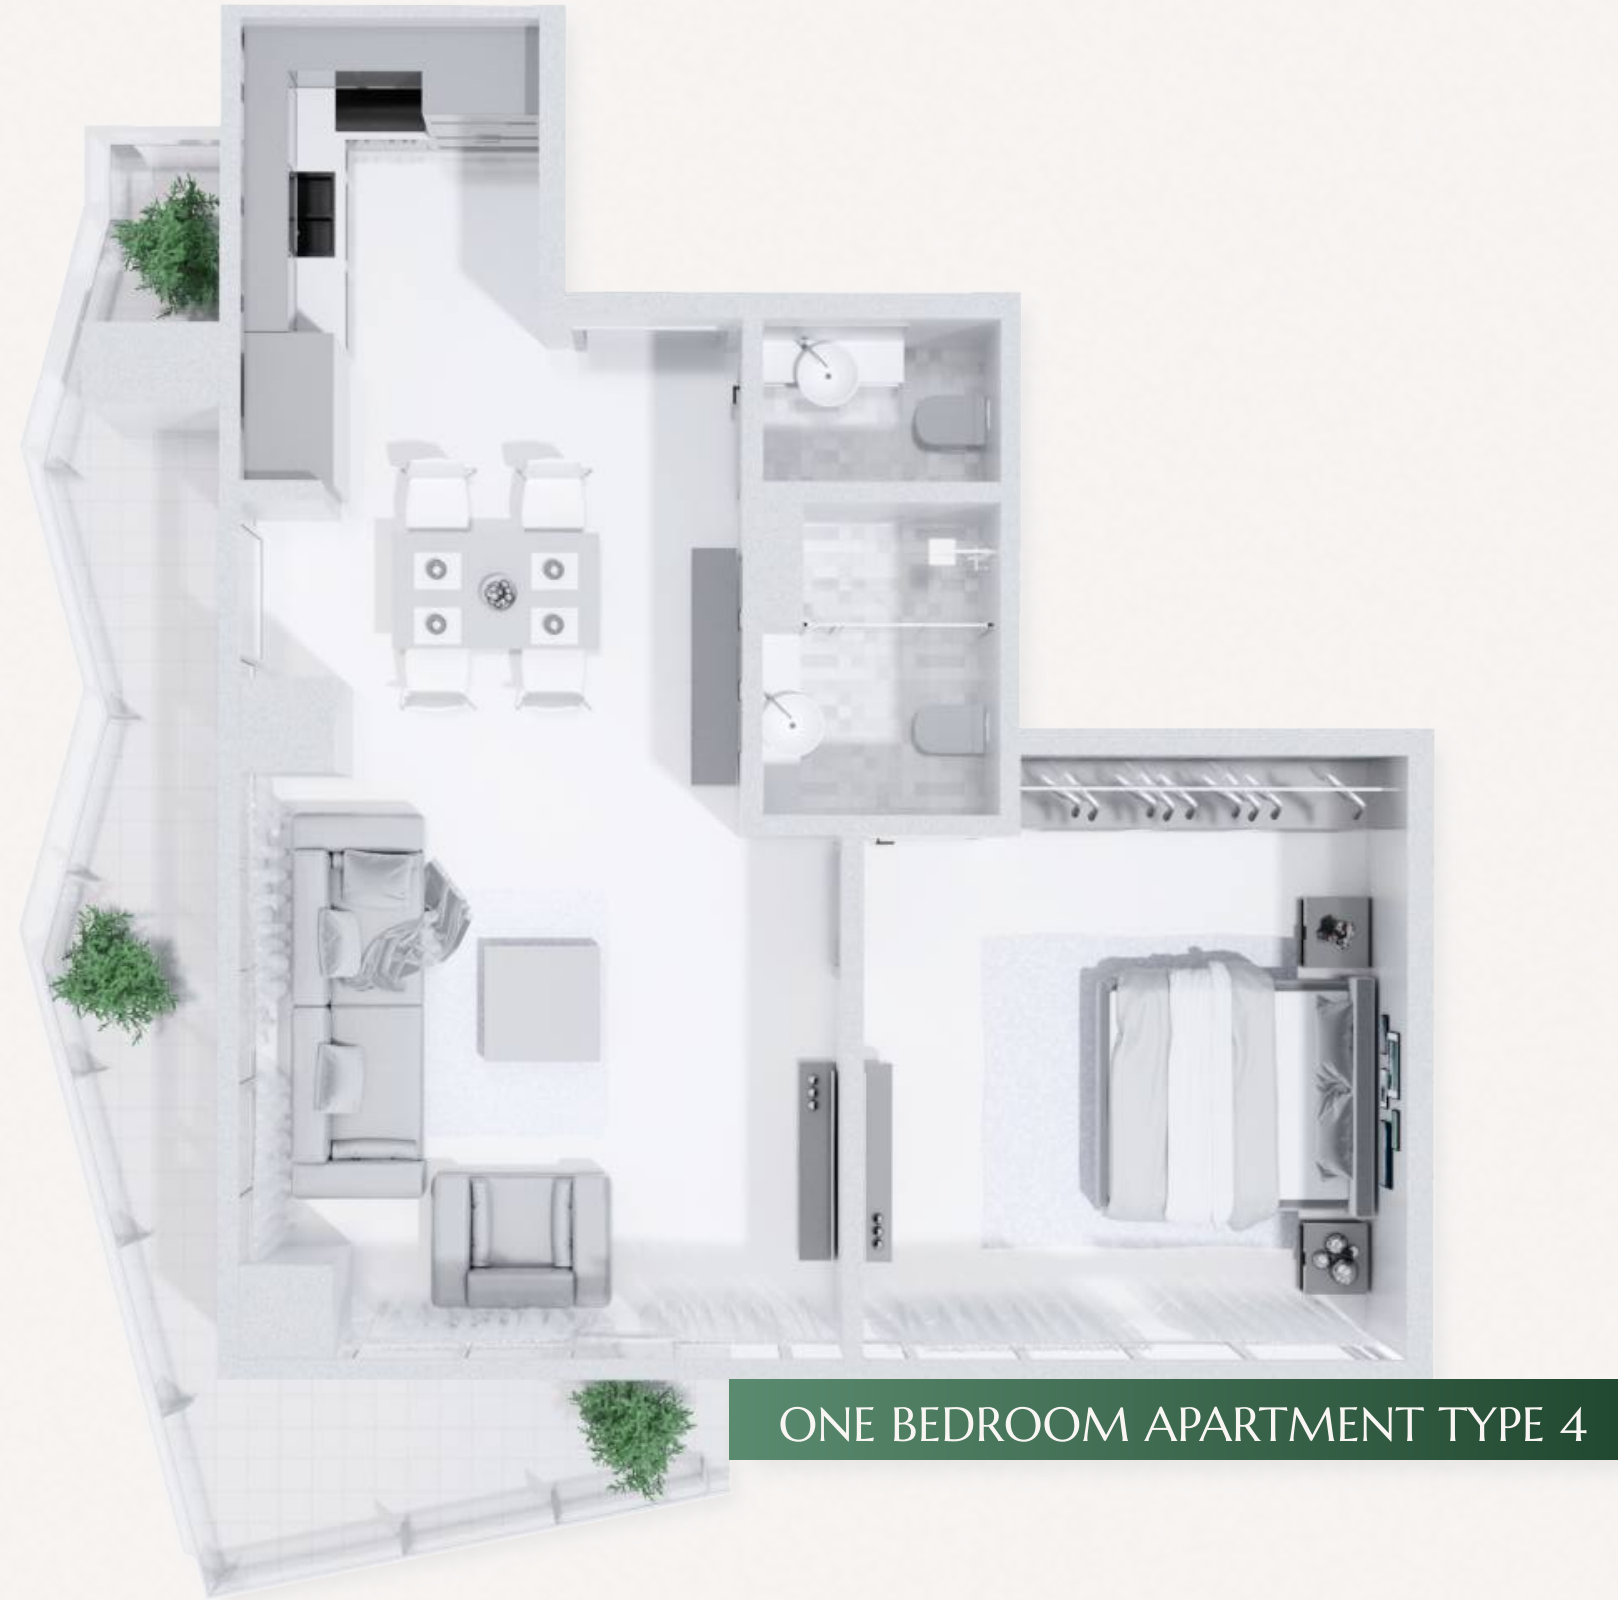

SEVEN TIDES

GOLF VIEWS
SEVEN CITY

FLOOR PLANS

ONE BEDROOM APARTMENT TYPE 1

The size for this unit type is 775sq/ft

Our Sales Office is located at Dukes The Palm Hotel, Oceana Complex, Palm Jumeirah.
 Find out more at golfviews.ae or call us now to arrange your exclusive viewing.
 Phone: 800 883 007 | +971 4 444 0700. Email: sales@seventides.com

ONE BEDROOM APARTMENT TYPE 1A

Sizes range from 792sq/ft - 793sq/ft

ONE BEDROOM APARTMENT TYPE 1A

Our Sales Office is located at Dukes The Palm Hotel, Oceana Complex, Palm Jumeirah.
Find out more at golfviews.ae or call us now to arrange your exclusive viewing.
Phone: 800 883 007 | +971 4 444 0700. Email: sales@seventides.com

ONE BEDROOM APARTMENT TYPE 3

The size for this unit type is 739sq/ft

Our Sales Office is located at Dukes The Palm Hotel, Oceana Complex, Palm Jumeirah.
Find out more at golfviews.ae or call us now to arrange your exclusive viewing.
Phone: 800 883 007 | +971 4 444 0700. Email: sales@seventides.com

ONE BEDROOM APARTMENT TYPE 4

The size for this unit type is 904sq/ft

18-22 floors

23 floor

24-28 floors

CONTACT US

Our Sales Office is located at Dukes The Palm Hotel, Oceana Complex, Palm Jumeirah. Find out more at www.golfviews.ae or call us now to arrange your exclusive viewing.