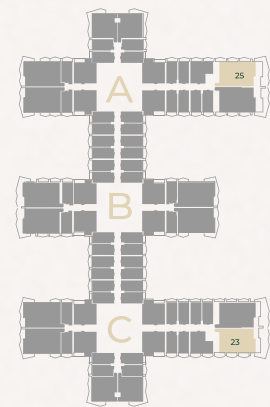

SEVEN TIDES

GOLF VIEWS
SEVEN CITY

FLOOR PLANS

ONE BEDROOM APARTMENT TYPE 1

The size for this unit type is 775sq/ft

Our Sales Office is located at Dukes The Palm Hotel, Oceana Complex, Palm Jumeirah.
 Find out more at golfviews.ae or call us now to arrange your exclusive viewing.
 Phone: 800 883 007 | +971 4 444 0700. Email: sales@seventides.com

ONE BEDROOM APARTMENT TYPE 4

The size for this unit type is 904sq/ft

18-22 floors

23 floor

24-28 floors

CONTACT US

Our Sales Office is located at Dukes The Palm Hotel, Oceana Complex, Palm Jumeirah. Find out more at www.golfviews.ae or call us now to arrange your exclusive viewing.