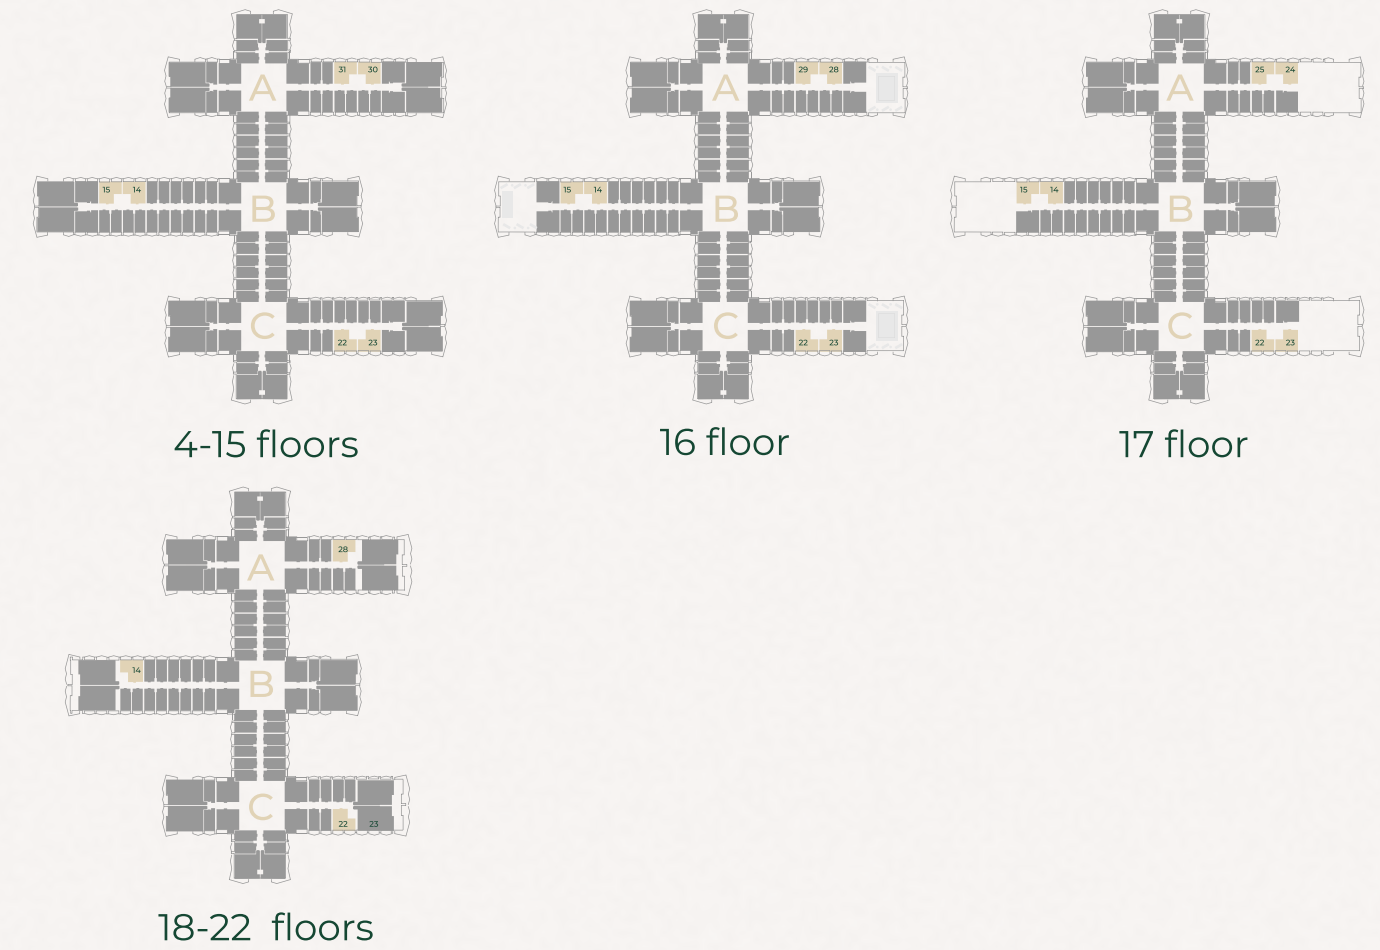

ONE BEDROOM APARTMENT TYPE 2

Sizes range from 800sq/ft - 801sq/ft

Our Sales Office is located at Dukes The Palm Hotel, Oceana Complex, Palm Jumeirah.
Find out more at golfviews.ae or call us now to arrange your exclusive viewing.
Phone: 800 883 007 | +971 4 444 0700. Email: sales@seventides.com

ONE BEDROOM APARTMENT TYPE 3

The size for this unit type is 739sq/ft

Our Sales Office is located at Dukes The Palm Hotel, Oceana Complex, Palm Jumeirah.
Find out more at golfviews.ae or call us now to arrange your exclusive viewing.
Phone: 800 883 007 | +971 4 444 0700. Email: sales@seventides.com

ONE BEDROOM APARTMENT TYPE 4

The size for this unit type is 904sq/ft

18-22 floors

23 floor

24-28 floors

CONTACT US

Our Sales Office is located at Dukes The Palm Hotel, Oceana Complex, Palm Jumeirah. Find out more at www.golfviews.ae or call us now to arrange your exclusive viewing.