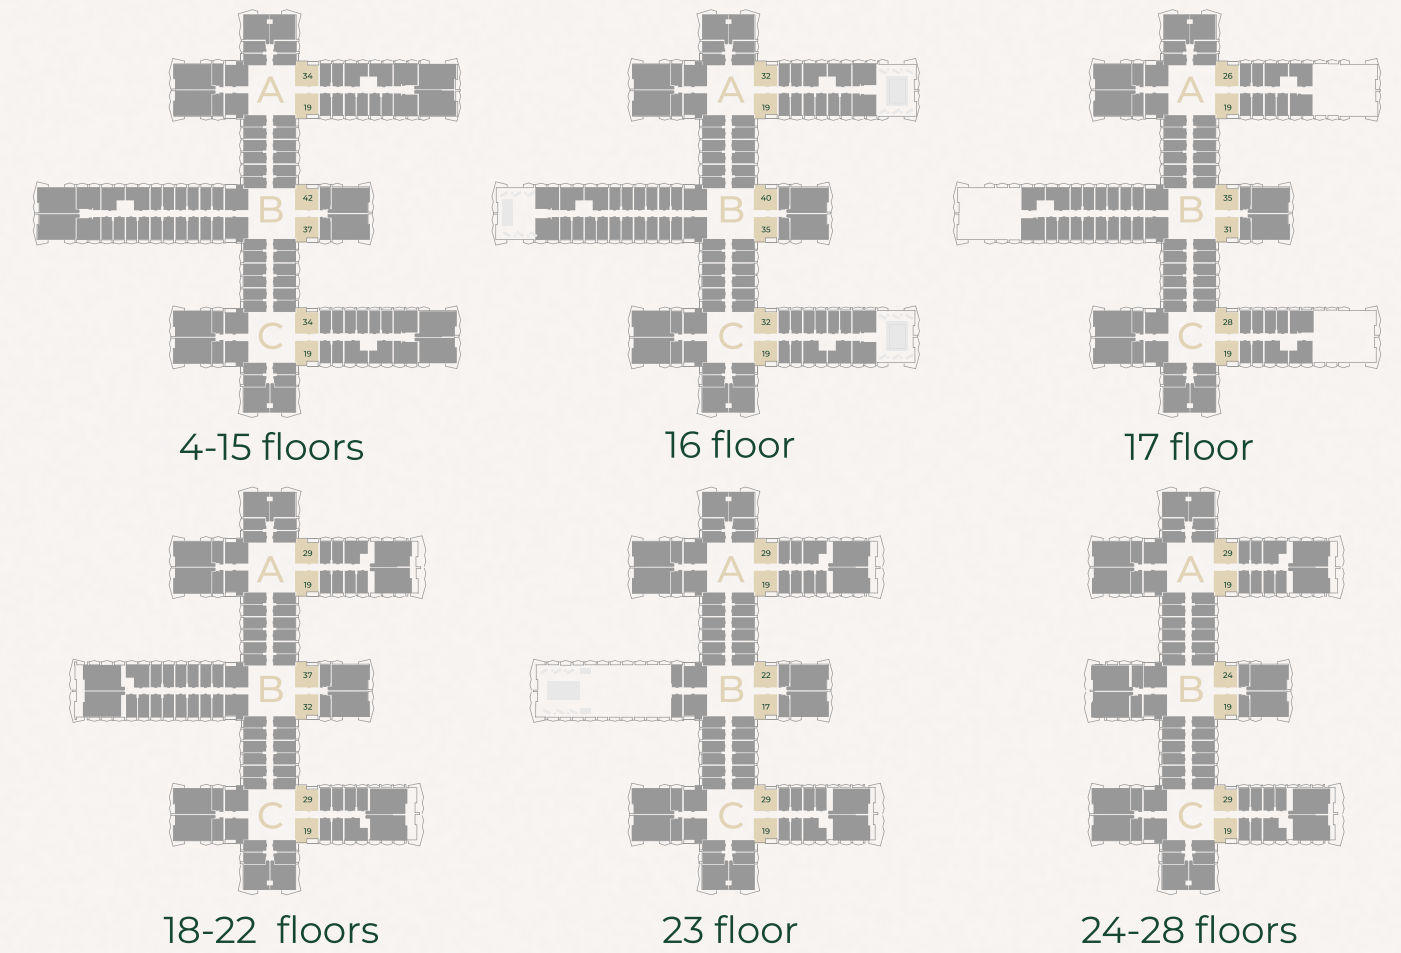

SEVEN TIDES

GOLF VIEWS
SEVEN CITY

FLOOR PLANS

ONE BEDROOM APARTMENT TYPE 1

The size for this unit type is 775sq/ft

Our Sales Office is located at Dukes The Palm Hotel, Oceana Complex, Palm Jumeirah.
 Find out more at golfviews.ae or call us now to arrange your exclusive viewing.
 Phone: 800 883 007 | +971 4 444 0700. Email: sales@seventides.com

ONE BEDROOM APARTMENT TYPE 1A

Sizes range from 792sq/ft - 793sq/ft

ONE BEDROOM APARTMENT TYPE 1A

Our Sales Office is located at Dukes The Palm Hotel, Oceana Complex, Palm Jumeirah.
Find out more at golfviews.ae or call us now to arrange your exclusive viewing.
Phone: 800 883 007 | +971 4 444 0700. Email: sales@seventides.com

ONE BEDROOM APARTMENT TYPE 2

Sizes range from 800sq/ft - 801sq/ft

Our Sales Office is located at Dukes The Palm Hotel, Oceana Complex, Palm Jumeirah.
Find out more at golfviews.ae or call us now to arrange your exclusive viewing.
Phone: 800 883 007 | +971 4 444 0700. Email: sales@seventides.com

ONE BEDROOM APARTMENT TYPE 4

The size for this unit type is 904sq/ft

18-22 floors

23 floor

24-28 floors

CONTACT US

Our Sales Office is located at Dukes The Palm Hotel, Oceana Complex, Palm Jumeirah. Find out more at www.golfviews.ae or call us now to arrange your exclusive viewing.