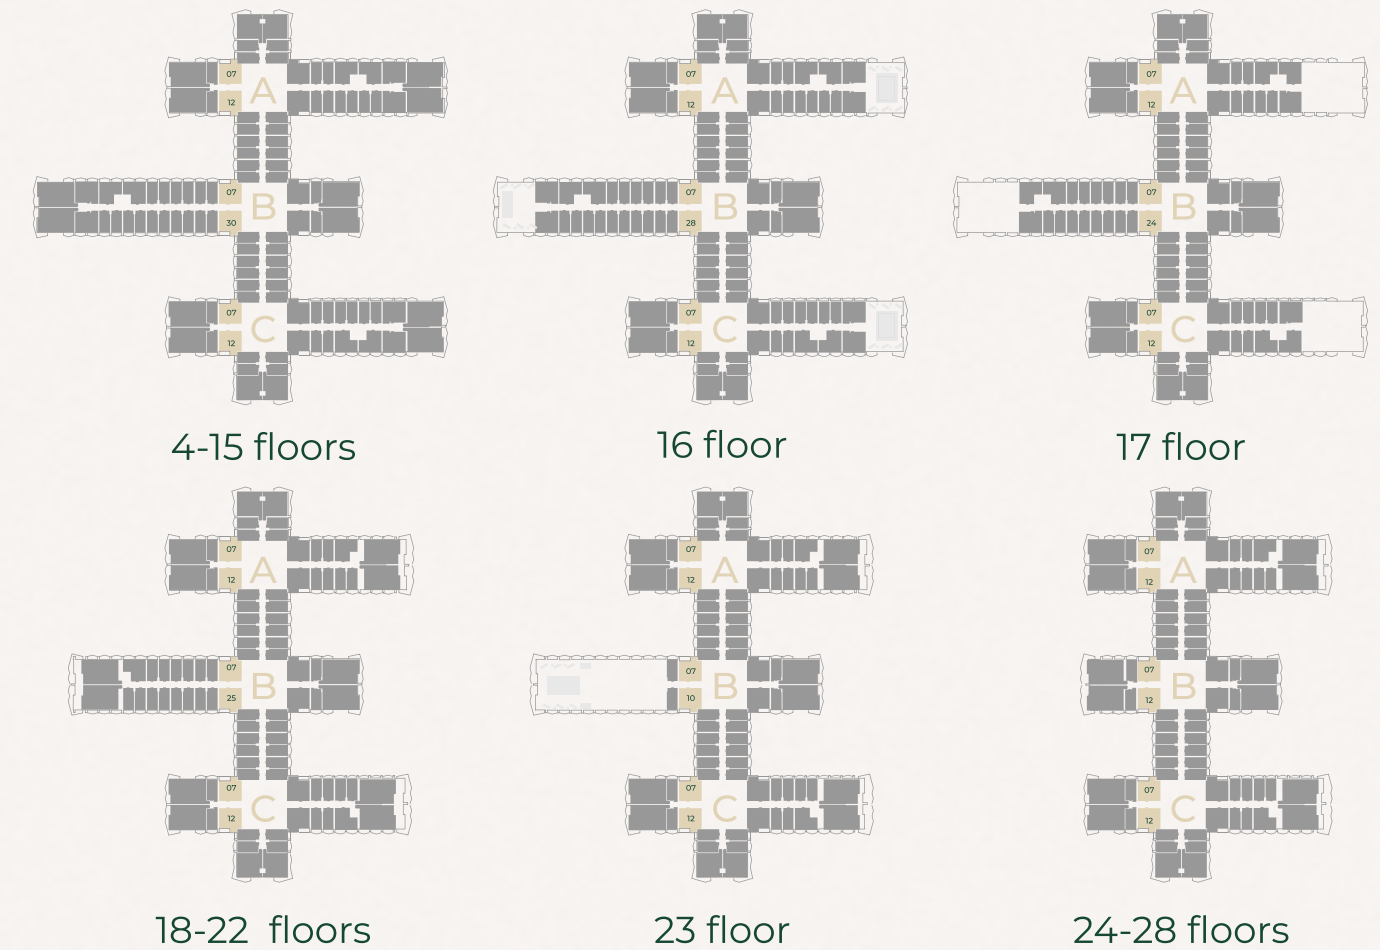

SEVEN TIDES

GOLF VIEWS
SEVEN CITY

FLOOR PLANS

ONE BEDROOM APARTMENT TYPE 1

The size for this unit type is 775sq/ft

Our Sales Office is located at Dukes The Palm Hotel, Oceana Complex, Palm Jumeirah.
 Find out more at golfviews.ae or call us now to arrange your exclusive viewing.
 Phone: 800 883 007 | +971 4 444 0700. Email: sales@seventides.com

ONE BEDROOM APARTMENT TYPE 1A

Sizes range from 792sq/ft - 793sq/ft

ONE BEDROOM APARTMENT TYPE 1A

Our Sales Office is located at Dukes The Palm Hotel, Oceana Complex, Palm Jumeirah.
Find out more at golfviews.ae or call us now to arrange your exclusive viewing.
Phone: 800 883 007 | +971 4 444 0700. Email: sales@seventides.com

ONE BEDROOM APARTMENT TYPE 2

Sizes range from 800sq/ft - 801sq/ft

Our Sales Office is located at Dukes The Palm Hotel, Oceana Complex, Palm Jumeirah.
Find out more at golfviews.ae or call us now to arrange your exclusive viewing.
Phone: 800 883 007 | +971 4 444 0700. Email: sales@seventides.com

ONE BEDROOM APARTMENT TYPE 4

The size for this unit type is 904sq/ft

18-22 floors

23 floor

24-28 floors

CONTACT US

Our Sales Office is located at Dukes The Palm Hotel, Oceana Complex, Palm Jumeirah. Find out more at www.golfviews.ae or call us now to arrange your exclusive viewing.