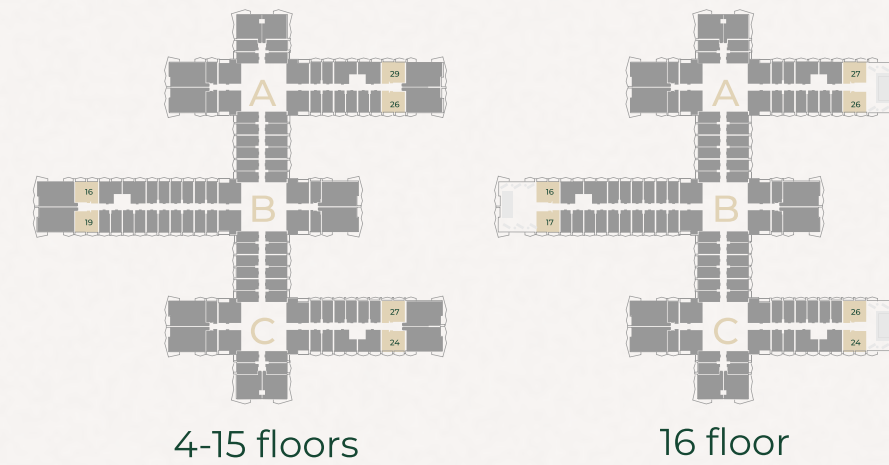

SEVEN TIDES

GOLF VIEWS
SEVEN CITY

FLOOR PLANS

ONE BEDROOM APARTMENT TYPE 1

The size for this unit type is 775sq/ft

Our Sales Office is located at Dukes The Palm Hotel, Oceana Complex, Palm Jumeirah.
 Find out more at golfviews.ae or call us now to arrange your exclusive viewing.
 Phone: 800 883 007 | +971 4 444 0700. Email: sales@seventides.com

ONE BEDROOM APARTMENT TYPE 1A

Sizes range from 792sq/ft - 793sq/ft

ONE BEDROOM APARTMENT TYPE 1A

Our Sales Office is located at Dukes The Palm Hotel, Oceana Complex, Palm Jumeirah.
Find out more at golfviews.ae or call us now to arrange your exclusive viewing.
Phone: 800 883 007 | +971 4 444 0700. Email: sales@seventides.com

ONE BEDROOM APARTMENT TYPE 2

Sizes range from 800sq/ft - 801sq/ft

Our Sales Office is located at Dukes The Palm Hotel, Oceana Complex, Palm Jumeirah.
Find out more at golfviews.ae or call us now to arrange your exclusive viewing.
Phone: 800 883 007 | +971 4 444 0700. Email: sales@seventides.com

ONE BEDROOM APARTMENT TYPE 4

The size for this unit type is 904sq/ft

18-22 floors

23 floor

24-28 floors

CONTACT US

Our Sales Office is located at Dukes The Palm Hotel, Oceana Complex, Palm Jumeirah. Find out more at www.golfviews.ae or call us now to arrange your exclusive viewing.