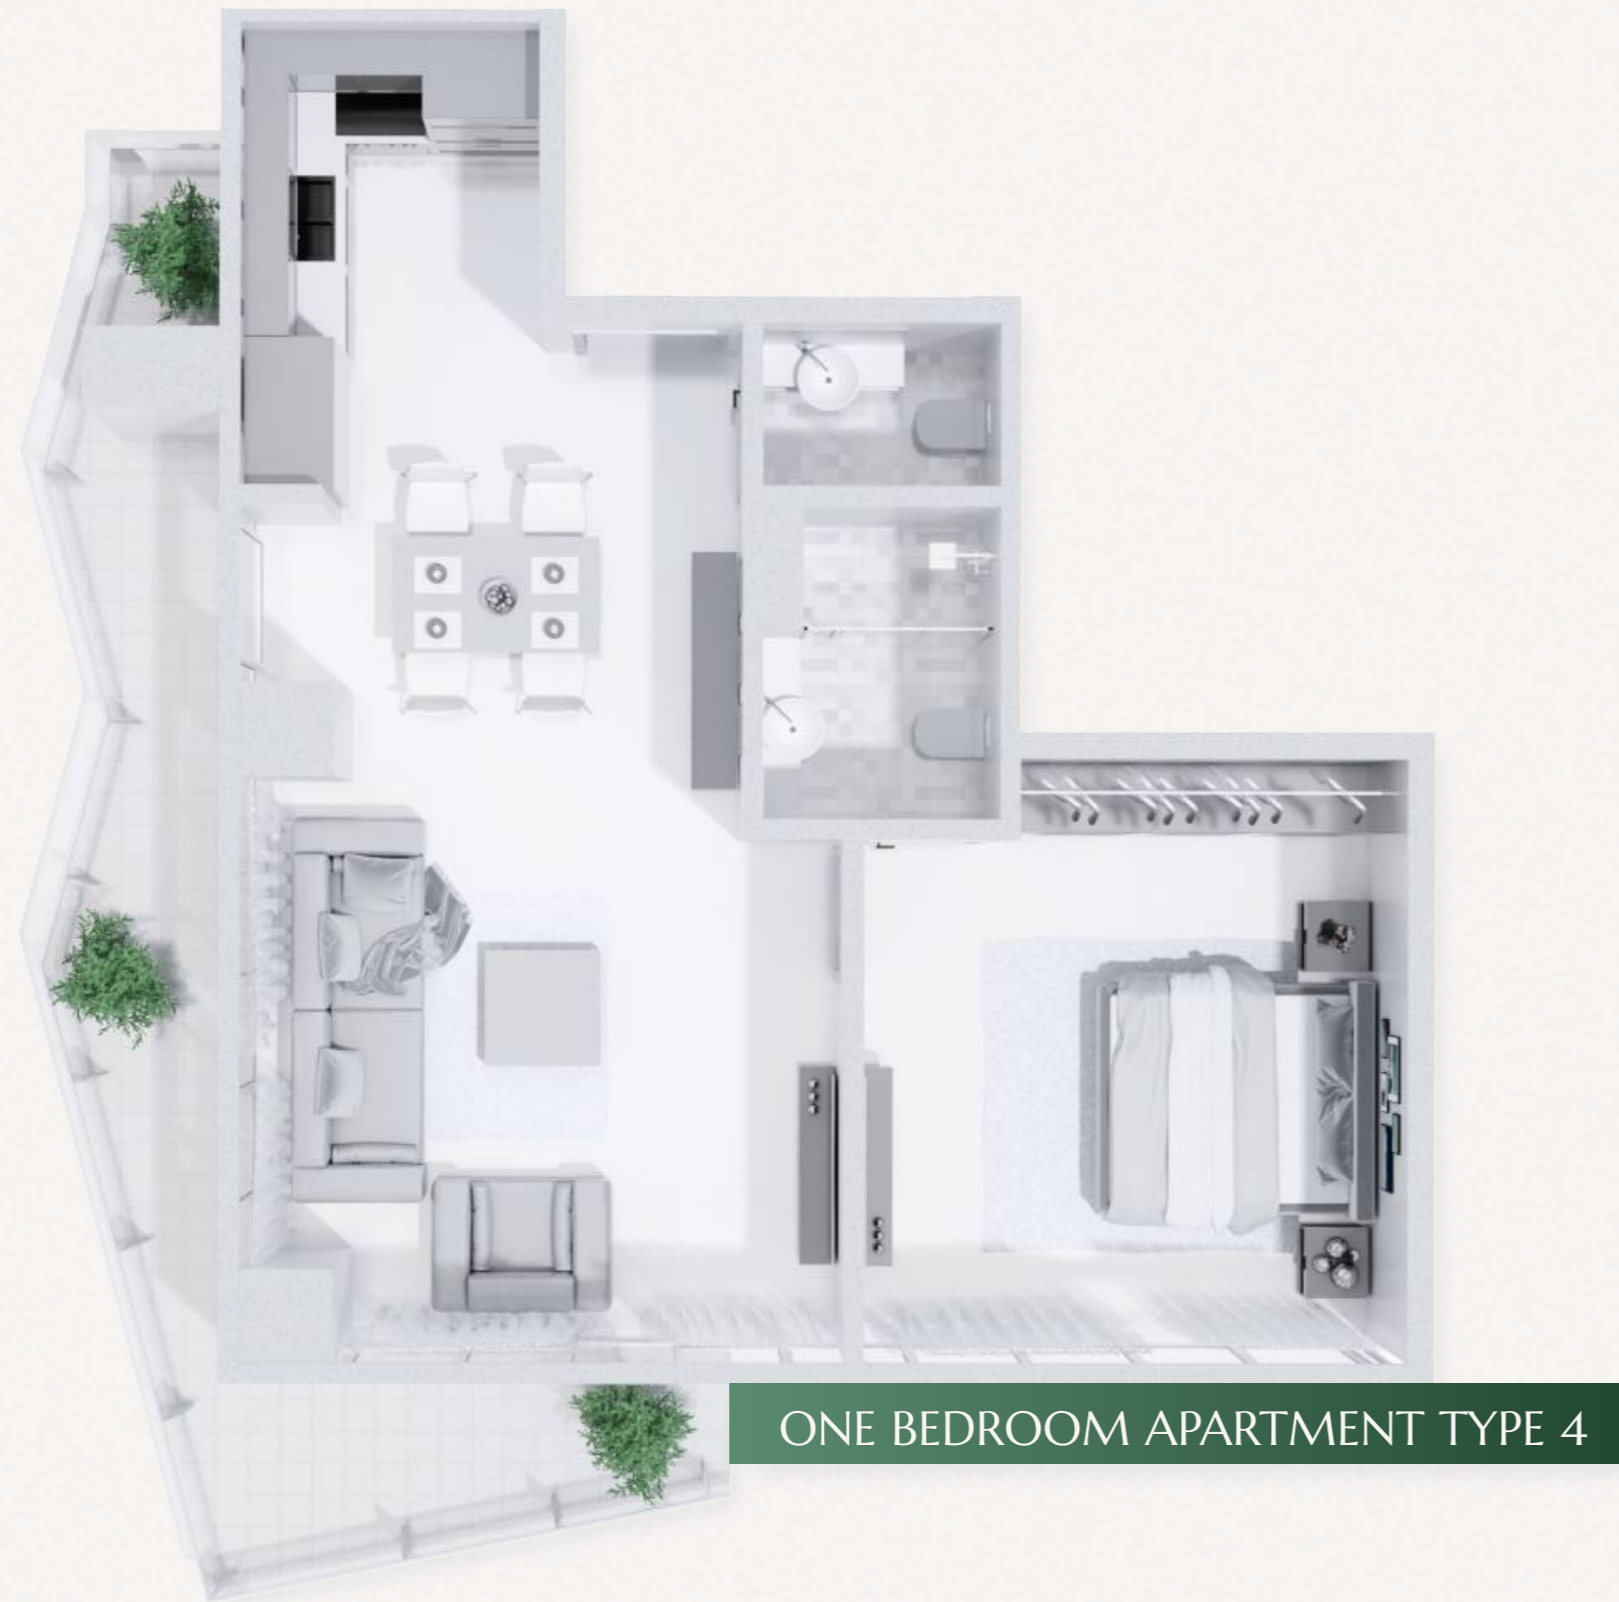

ONE BEDROOM APARTMENT TYPE 2

Sizes range from 800sq/ft - 801sq/ft

Our Sales Office is located at Dukes The Palm Hotel, Oceana Complex, Palm Jumeirah.
Find out more at golfviews.ae or call us now to arrange your exclusive viewing.
Phone: 800 883 007 | +971 4 444 0700. Email: sales@seventides.com

ONE BEDROOM APARTMENT TYPE 3

The size for this unit type is 739sq/ft

ONE BEDROOM APARTMENT TYPE 4

The size for this unit type is 904sq/ft

18-22 floors

23 floor

24-28 floors

TWO BEDROOM APARTMENT TYPE 1