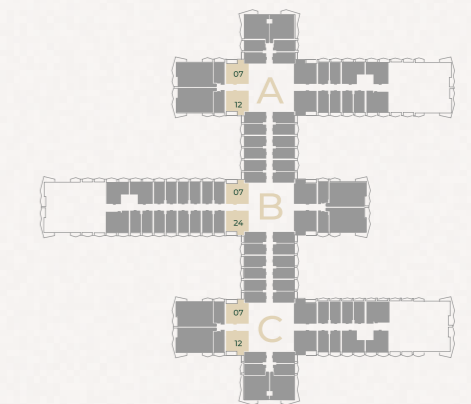

ONE BEDROOM APARTMENT TYPE 1

The size for this unit type is 775sq/ft

4-15 floors

16 floor

17 floor

18-22 floors

23 floor

24-28 floors