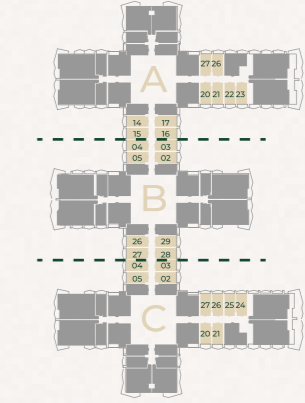

17 floor

24-28 floors