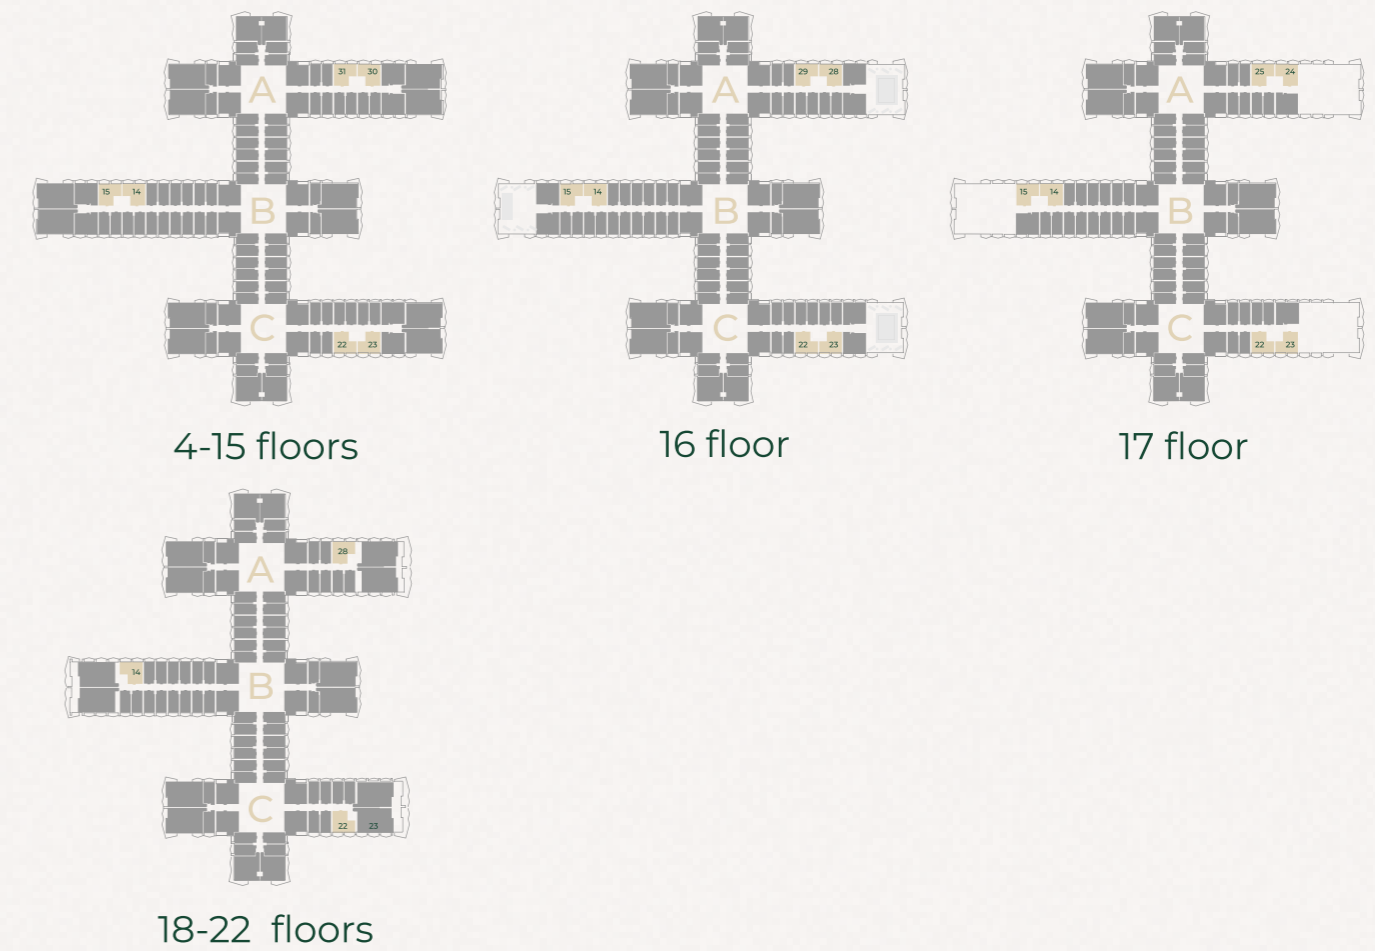

ONE BEDROOM APARTMENT TYPE 3

The size for this unit type is 739sq/ft