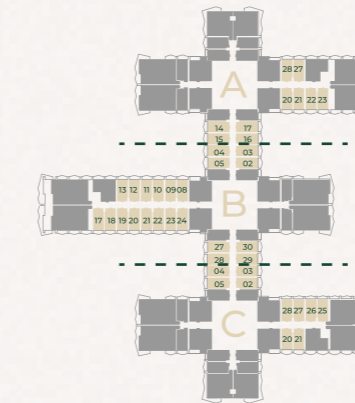

4-15 floors

18-22 floors