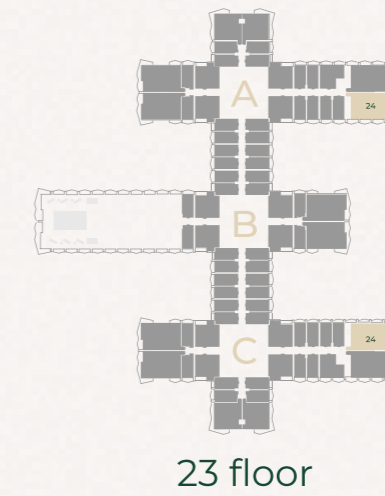

TWO BEDROOM APARTMENT TYPE 2

The size for this unit type is 958sq/ft

Our Sales Office is located at Dukes The Palm Hotel, Oceana Complex, Palm Jumeirah.
Find out more at golfviews.ae or call us now to arrange your exclusive viewing.
Phone: 800 883 007 | +971 4 444 0700. Email: sales@seventides.com