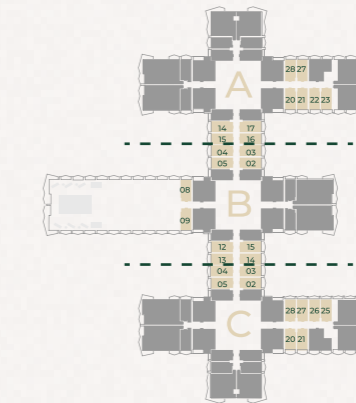

16 floor

23 floor