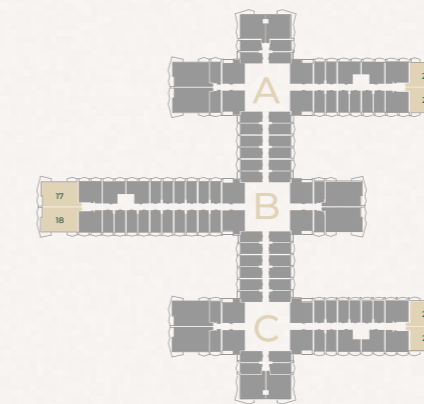

4-15 floors