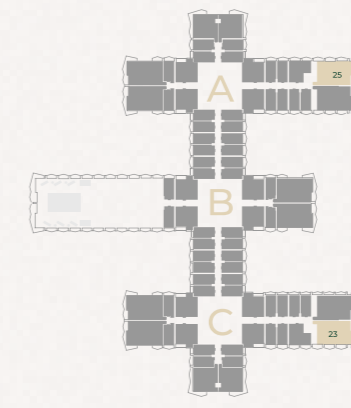

ONE BEDROOM APARTMENT TYPE 3

The size for this unit type is 739sq/ft

ONE BEDROOM APARTMENT TYPE 4

The size for this unit type is 904sq/ft

18-22 floors

23 floor

24-28 floors

TWO BEDROOM APARTMENT TYPE 1