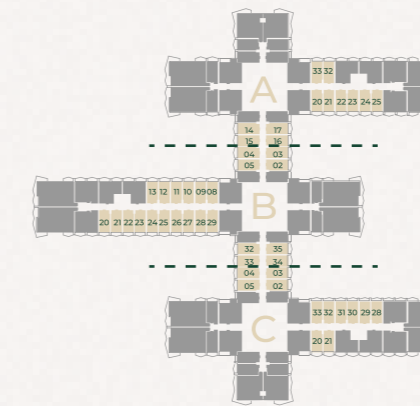

SEVEN TIDES

GOLF VIEWS
SEVEN CITY

FLOOR PLANS

STUDIO TYPE 1

Sizes range from 415sq/ft - 416sq/ft

STUDIO TYPE 1

4-15 floors

16 floor