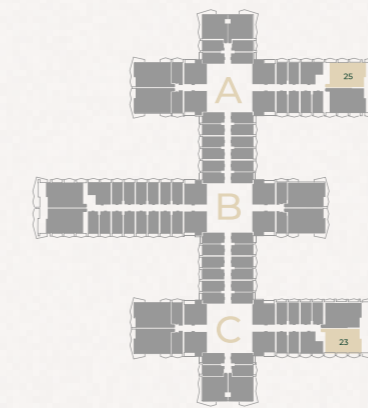

ONE BEDROOM APARTMENT TYPE 4

The size for this unit type is 904sq/ft

18-22 floors