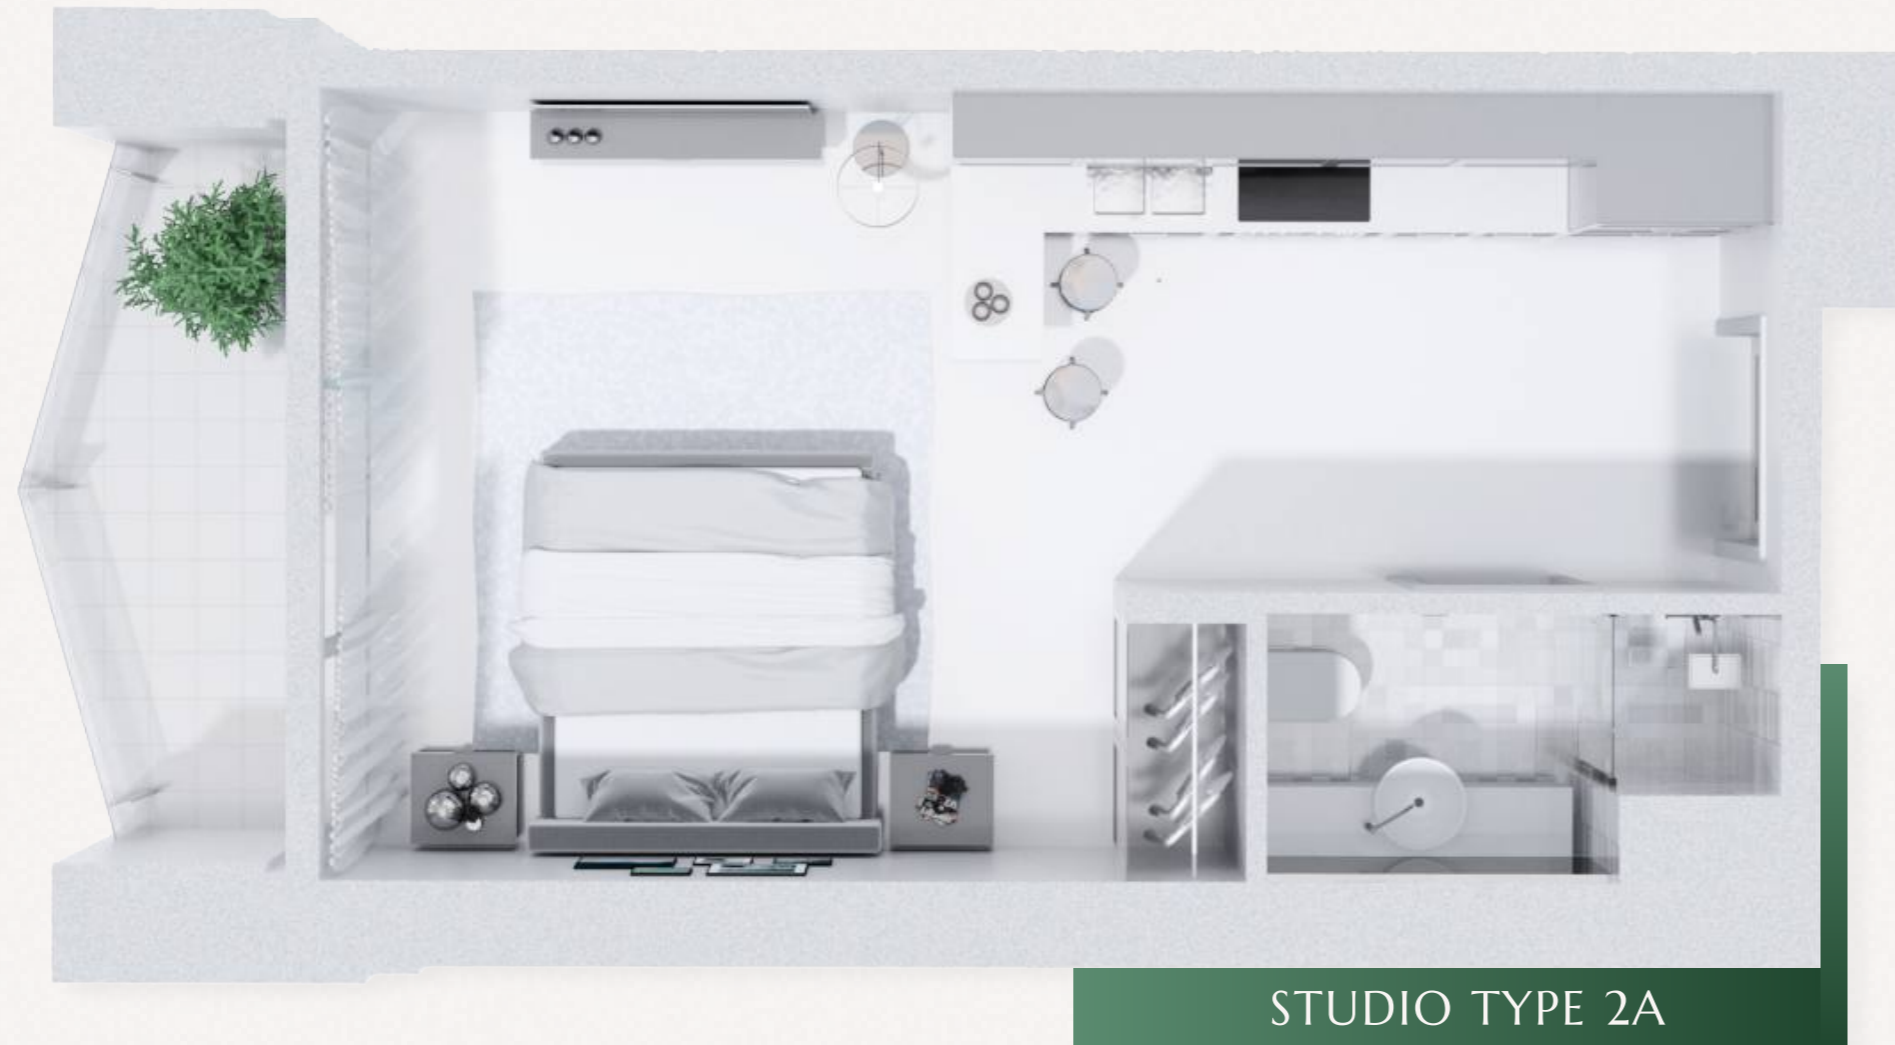

STUDIO TYPE 2A

Sizes range from 396sq/ft - 403sq/ft

Our Sales Office is located at Dukes The Palm Hotel, Oceana Complex, Palm Jumeirah.
Find out more at golfviews.ae or call us now to arrange your exclusive viewing.
Phone: 800 883 007 | +971 4 444 0700. Email: sales@seventides.com