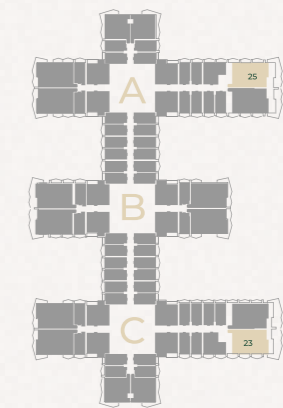

SEVEN TIDES

GOLF VIEWS
SEVEN CITY

FLOOR PLANS

STUDIO TYPE 1

Sizes range from 415sq/ft - 416sq/ft

STUDIO TYPE 1

4-15 floors

16 floor

ONE BEDROOM APARTMENT TYPE 3

The size for this unit type is 739sq/ft

ONE BEDROOM APARTMENT TYPE 4

The size for this unit type is 904sq/ft

18-22 floors

23 floor

24-28 floors

TWO BEDROOM APARTMENT TYPE 1