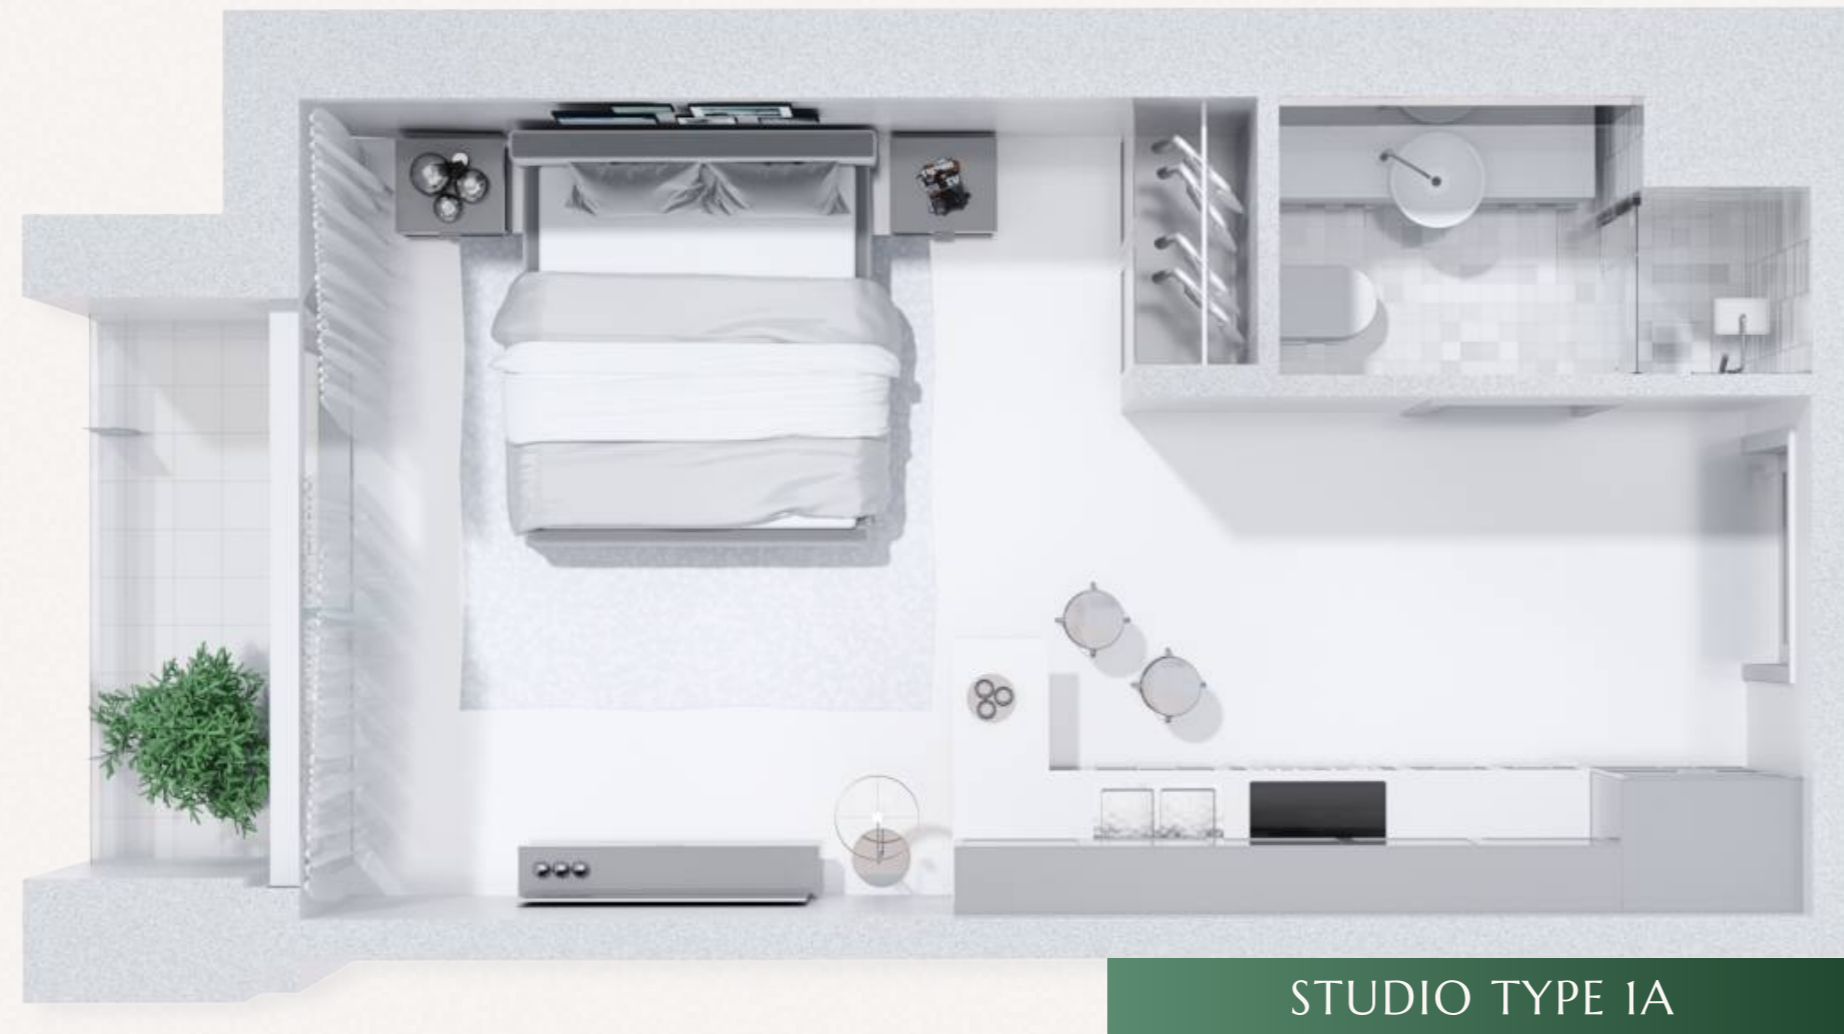

STUDIO TYPE 1A

Sizes range from 384sq/ft - 388sq/ft

Our Sales Office is located at Dukes The Palm Hotel, Oceana Complex, Palm Jumeirah.
Find out more at golfviews.ae or call us now to arrange your exclusive viewing.
Phone: 800 883 007 | +971 4 444 0700. Email: sales@seventides.com