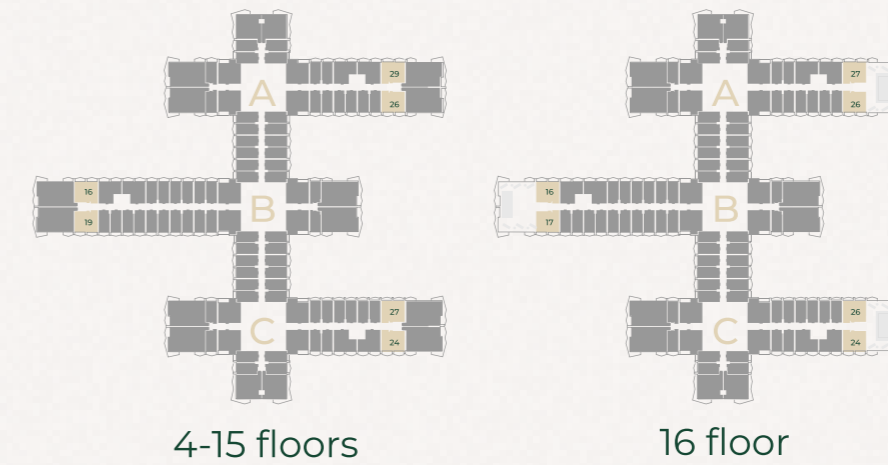

ONE BEDROOM APARTMENT TYPE 2

Sizes range from 800sq/ft - 801sq/ft

Our Sales Office is located at Dukes The Palm Hotel, Oceana Complex, Palm Jumeirah.
Find out more at golfviews.ae or call us now to arrange your exclusive viewing.
Phone: 800 883 007 | +971 4 444 0700. Email: sales@seventides.com