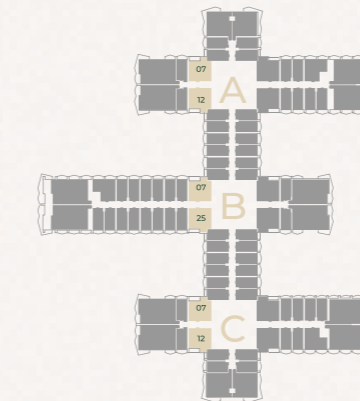

ONE BEDROOM APARTMENT TYPE 1

The size for this unit type is 775sq/ft

4-15 floors

16 floor

17 floor

18-22 floors

23 floor

24-28 floors