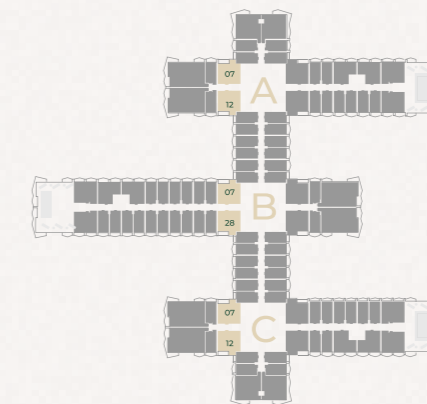

ONE BEDROOM APARTMENT TYPE 1

The size for this unit type is 775sq/ft

Our Sales Office is located at Dukes The Palm Hotel, Oceana Complex, Palm Jumeirah.
Find out more at golfviews.ae or call us now to arrange your exclusive viewing.
Phone: 800 883 007 | +971 4 444 0700. Email: sales@seventides.com