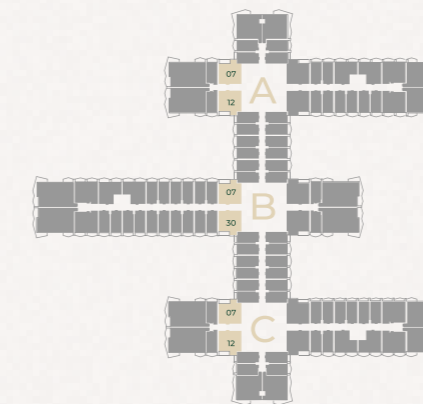

ONE BEDROOM APARTMENT TYPE 1

The size for this unit type is 775sq/ft