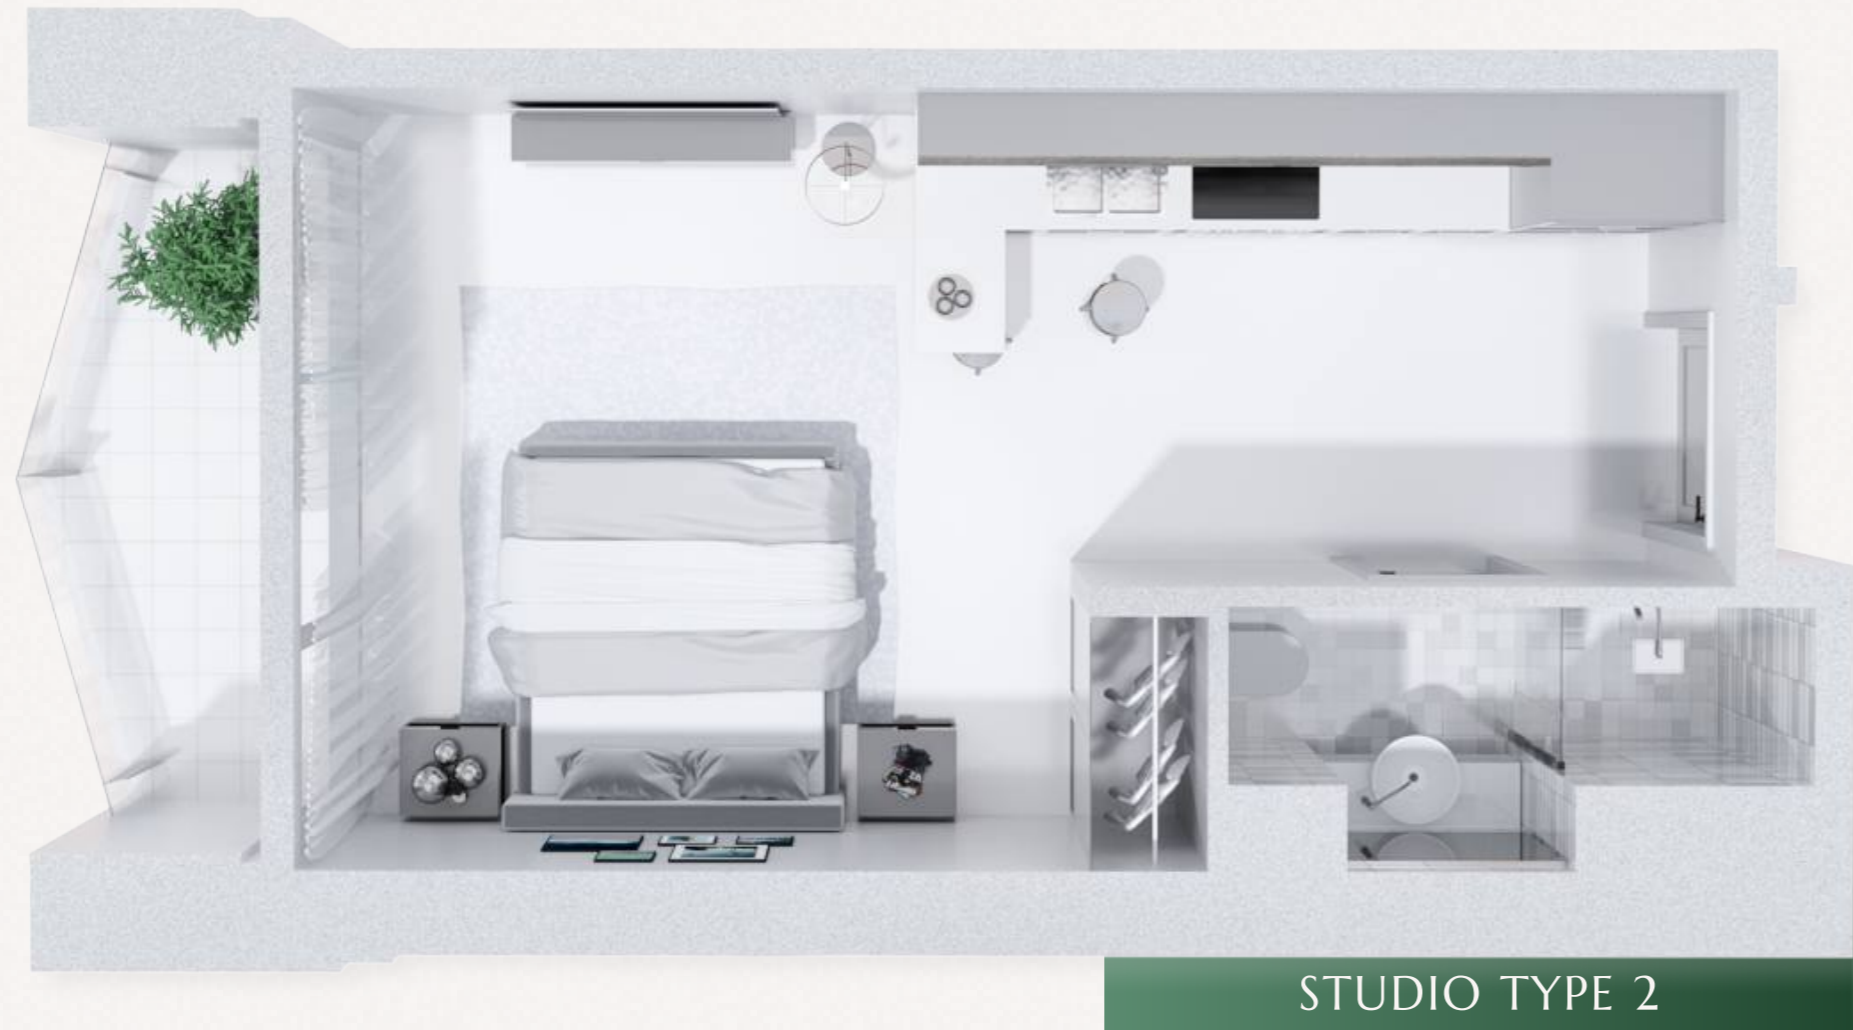

STUDIO TYPE 2

The size for this unit type is 403sq/ft

Our Sales Office is located at Dukes The Palm Hotel, Oceana Complex, Palm Jumeirah.
Find out more at golfviews.ae or call us now to arrange your exclusive viewing.
Phone: 800 883 007 | +971 4 444 0700. Email: sales@seventides.com