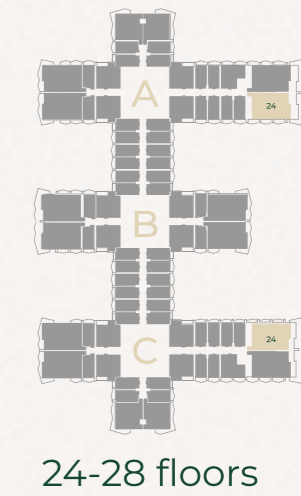

TWO BEDROOM APARTMENT TYPE 2

The size for this unit type is 958sq/ft

Our Sales Office is located at Dukes The Palm Hotel, Oceana Complex, Palm Jumeirah.
Find out more at golfviews.ae or call us now to arrange your exclusive viewing.
Phone: 800 883 007 | +971 4 444 0700. Email: sales@seventides.com