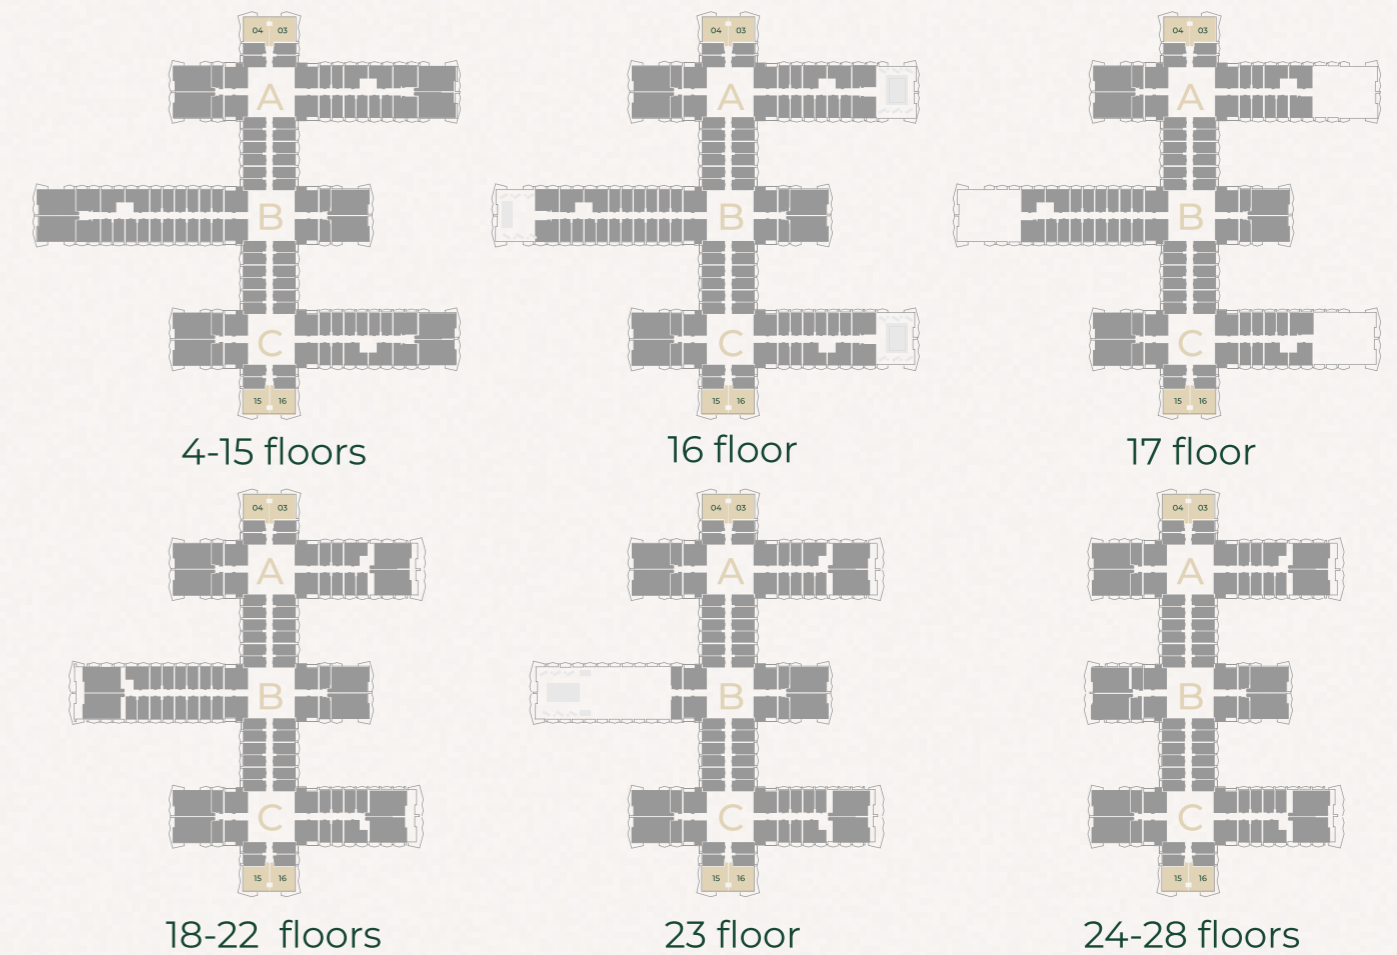

TWO BEDROOM APARTMENT TYPE 1

The size for this unit type is 1073sq/ft

Our Sales Office is located at Dukes The Palm Hotel, Oceana Complex, Palm Jumeirah.
Find out more at golfviews.ae or call us now to arrange your exclusive viewing.
Phone: 800 883 007 | +971 4 444 0700. Email: sales@seventides.com