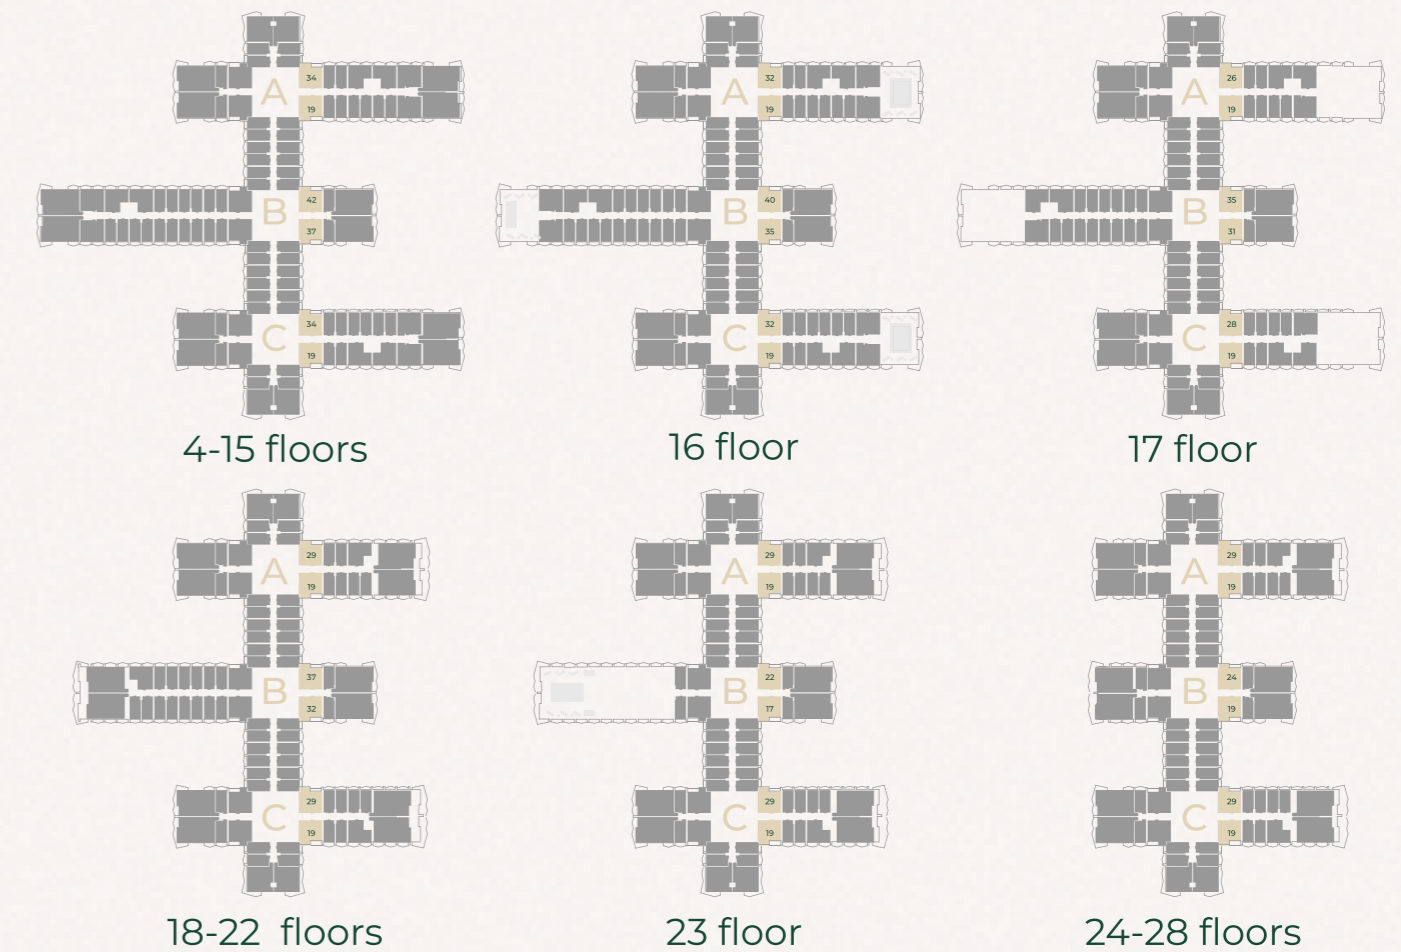

ONE BEDROOM APARTMENT TYPE 1A

Sizes range from 792sq/ft - 793sq/ft

Our Sales Office is located at Dukes The Palm Hotel, Oceana Complex, Palm Jumeirah.
Find out more at golfviews.ae or call us now to arrange your exclusive viewing.
Phone: 800 883 007 | +971 4 444 0700. Email: sales@seventides.com