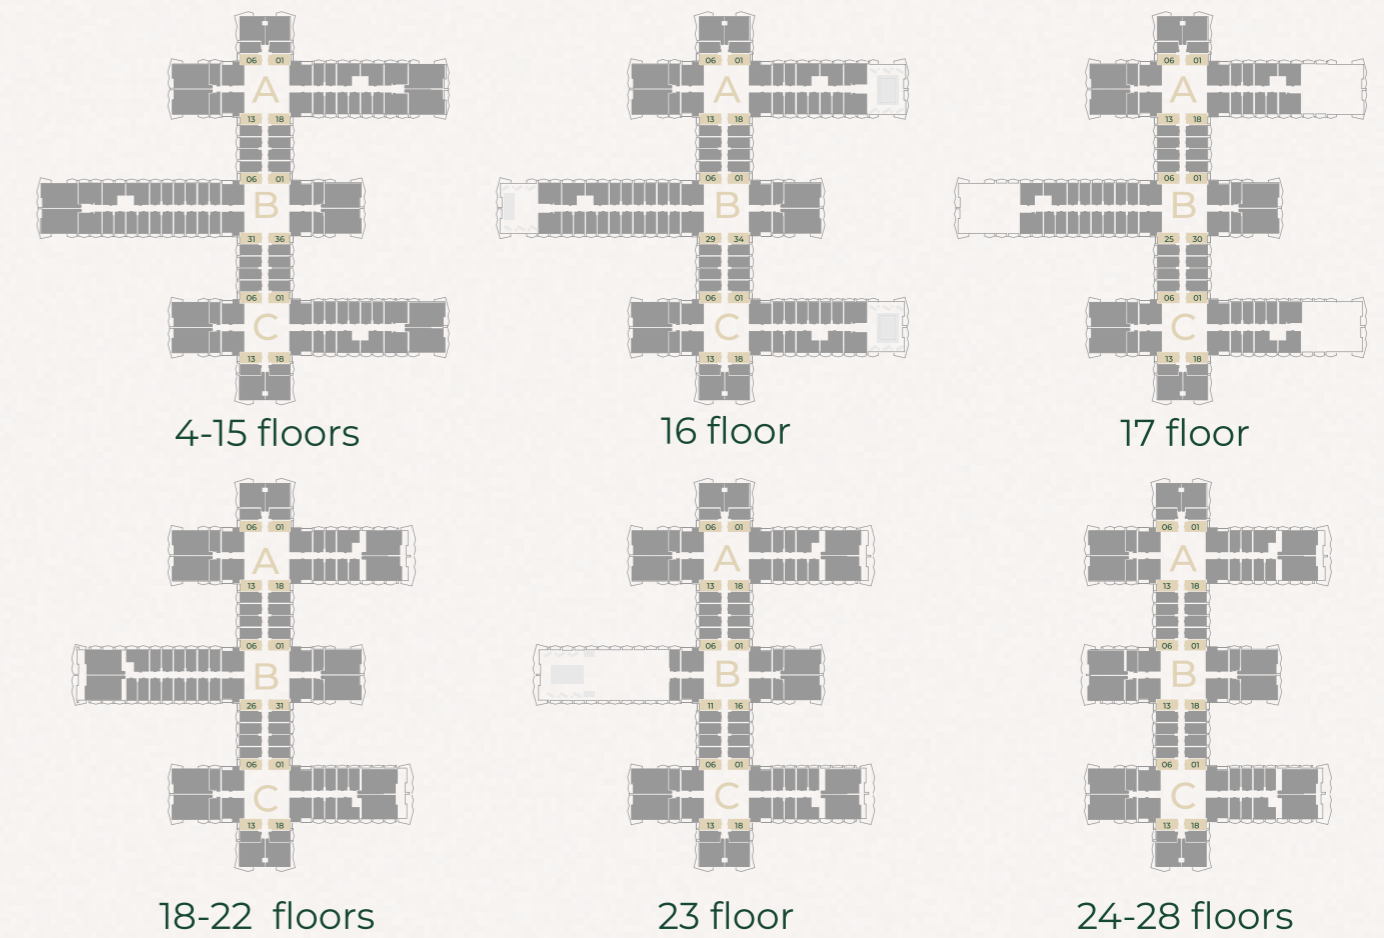

STUDIO TYPE 1A

Sizes range from 384sq/ft - 388sq/ft

Our Sales Office is located at Dukes The Palm Hotel, Oceana Complex, Palm Jumeirah.
Find out more at golfviews.ae or call us now to arrange your exclusive viewing.
Phone: 800 883 007 | +971 4 444 0700. Email: sales@seventides.com