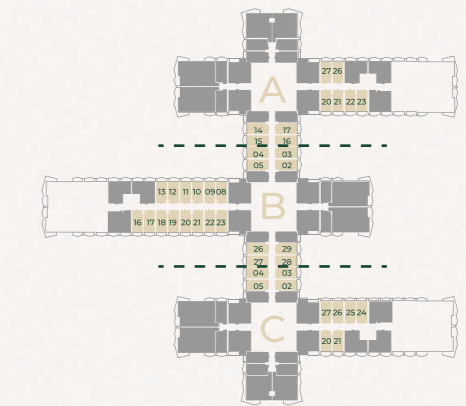

SEVEN TIDES

GOLF VIEWS
SEVEN CITY

FLOOR PLANS

STUDIO TYPE 1

Sizes range from 415sq/ft - 416sq/ft

STUDIO TYPE 1

4-15 floors

16 floor