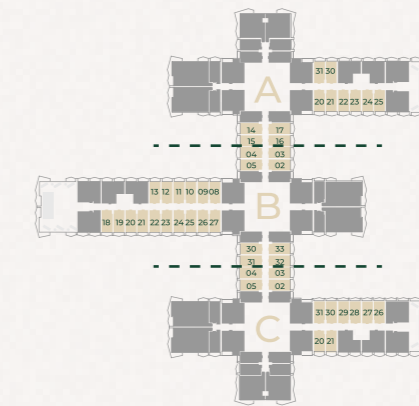

SEVEN TIDES

GOLF VIEWS
SEVEN CITY

FLOOR PLANS

STUDIO TYPE 1

Sizes range from 415sq/ft - 416sq/ft

STUDIO TYPE 1

4-15 floors

16 floor