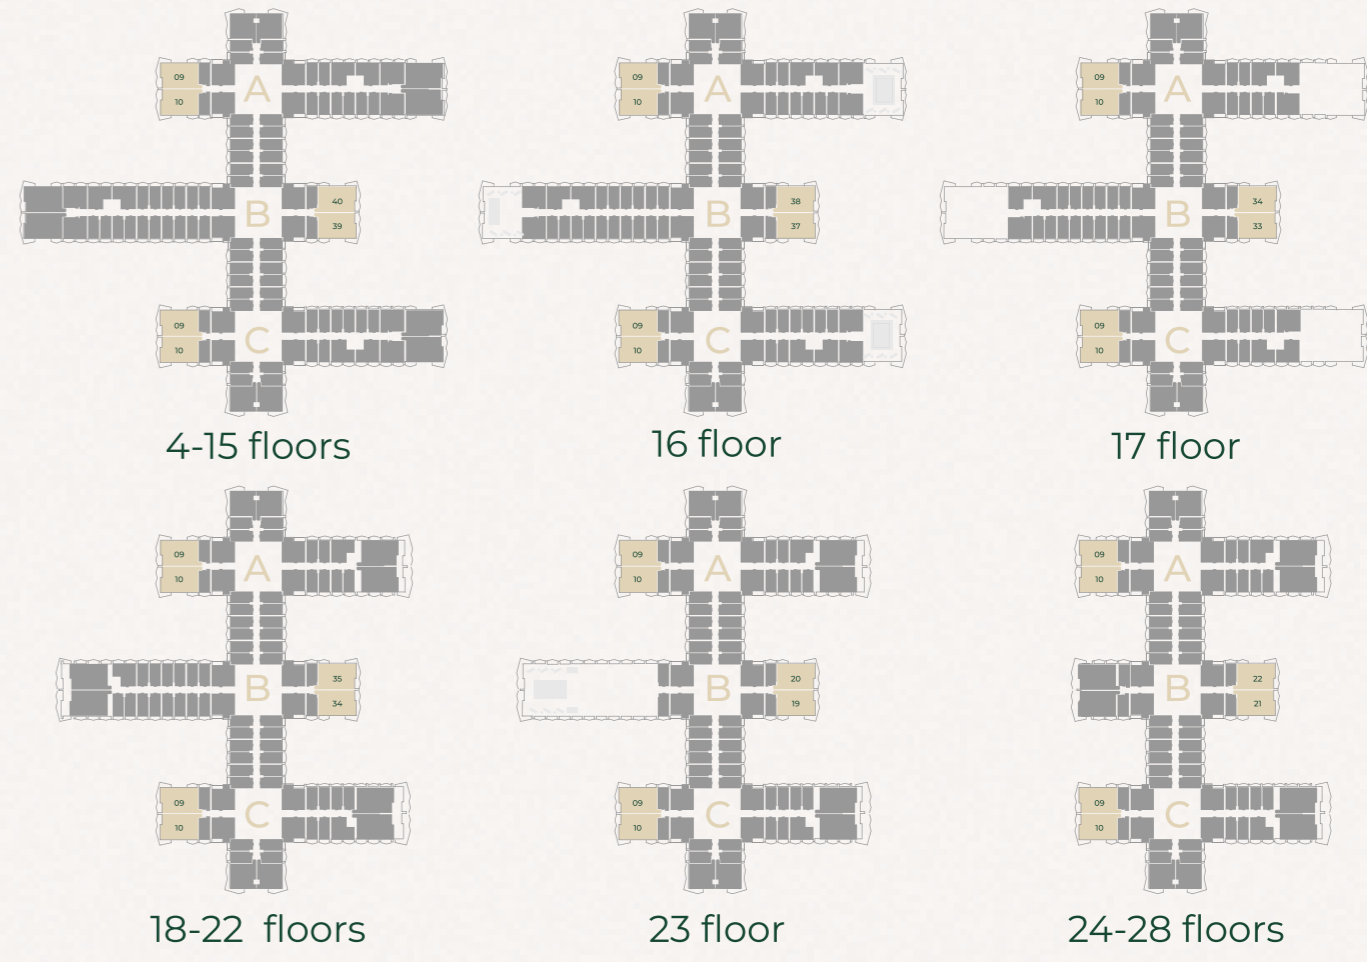

THREE-BEDROOM APARTMENT TYPE 1

Sizes range from 1520sq/ft - 1521sq/ft

Our Sales Office is located at Dukes The Palm Hotel, Oceana Complex, Palm Jumeirah.
Find out more at golfviews.ae or call us now to arrange your exclusive viewing.
Phone: 800 883 007 | +971 4 444 0700. Email: sales@seventides.com