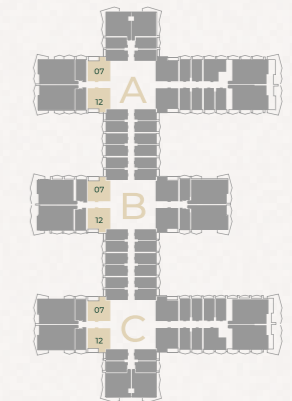

SEVEN TIDES

GOLF VIEWS
SEVEN CITY

FLOOR PLANS

STUDIO TYPE 1

Sizes range from 415sq/ft - 416sq/ft

STUDIO TYPE 1

4-15 floors

16 floor

ONE BEDROOM APARTMENT TYPE 1

The size for this unit type is 775sq/ft

4-15 floors

16 floor

17 floor

18-22 floors

23 floor

24-28 floors