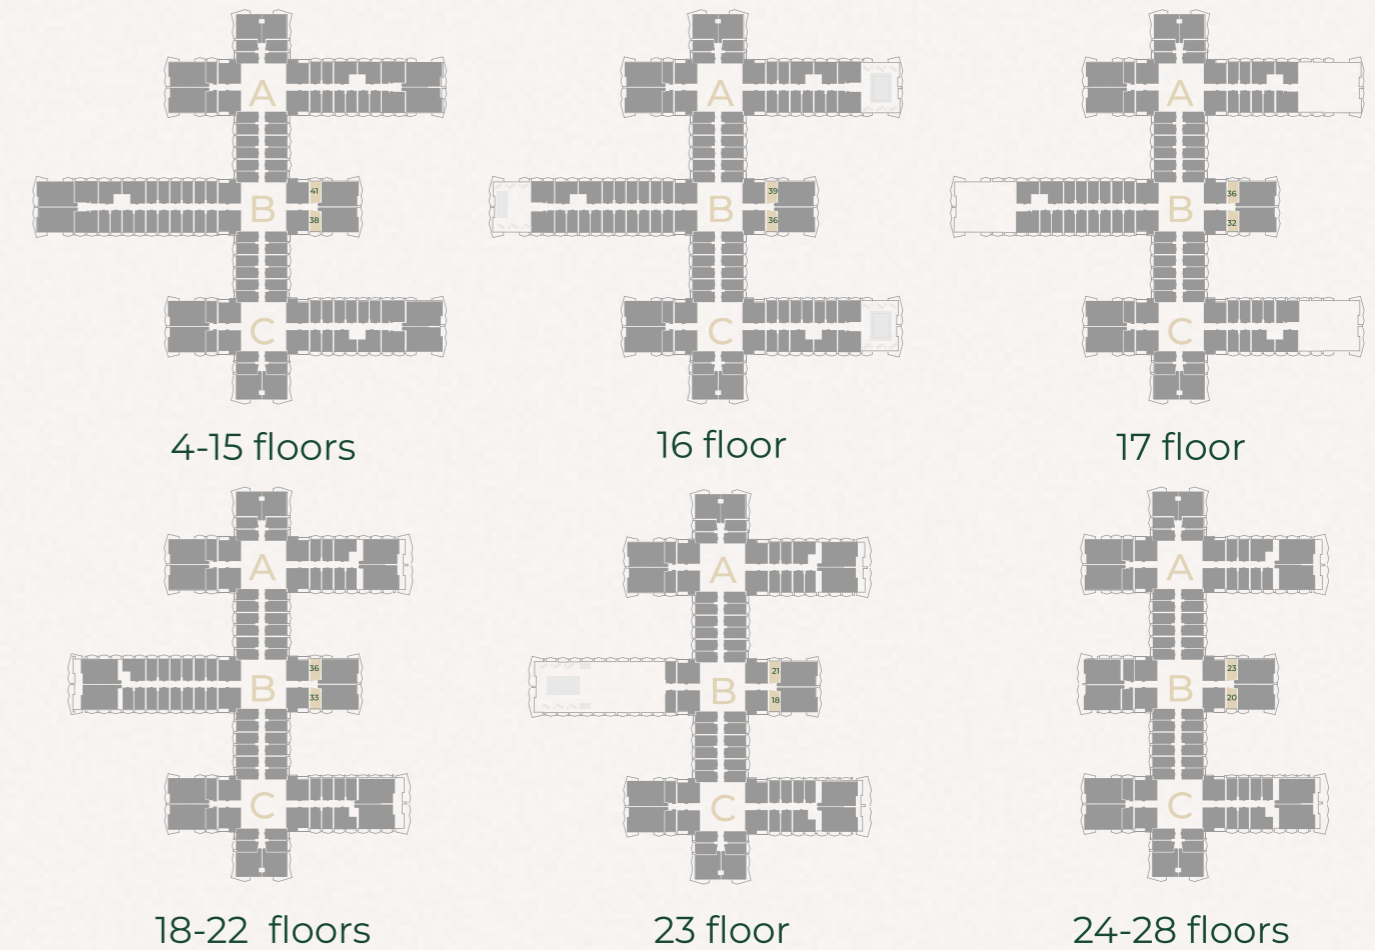

STUDIO TYPE 2A

Sizes range from 396sq/ft - 403sq/ft

Our Sales Office is located at Dukes The Palm Hotel, Oceana Complex, Palm Jumeirah.
Find out more at golfviews.ae or call us now to arrange your exclusive viewing.
Phone: 800 883 007 | +971 4 444 0700. Email: sales@seventides.com