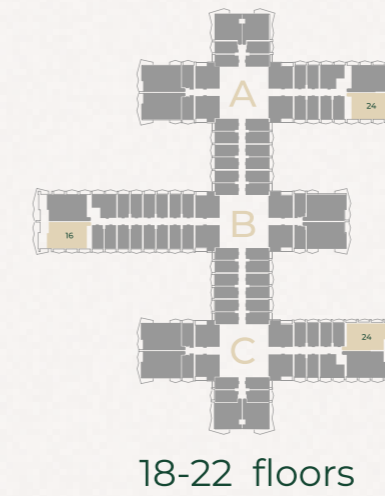

TWO BEDROOM APARTMENT TYPE 2

The size for this unit type is 958sq/ft

Our Sales Office is located at Dukes The Palm Hotel, Oceana Complex, Palm Jumeirah.
Find out more at golfviews.ae or call us now to arrange your exclusive viewing.
Phone: 800 883 007 | +971 4 444 0700. Email: sales@seventides.com