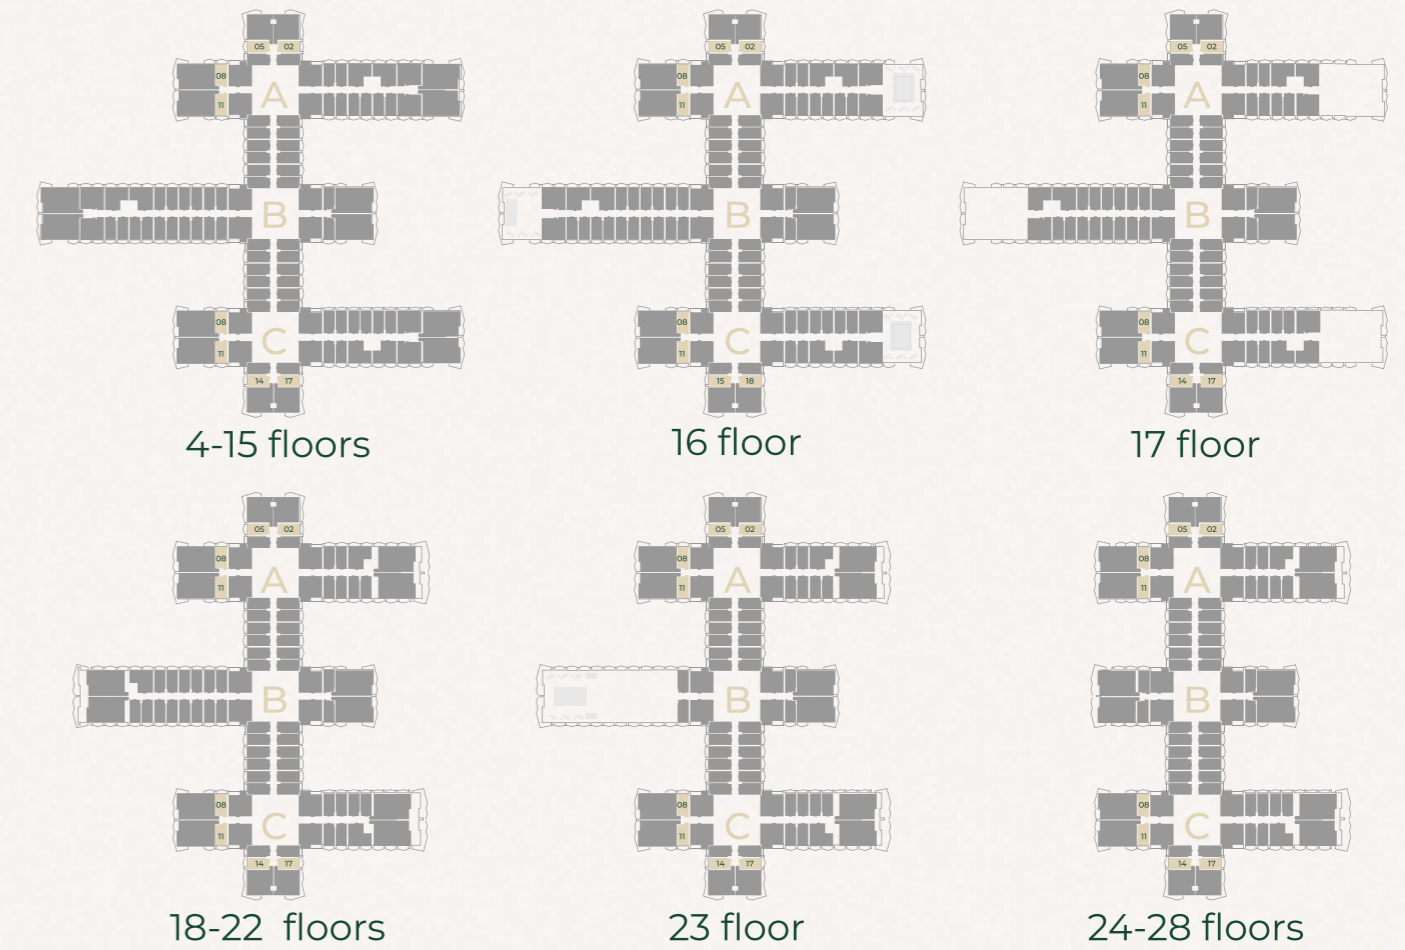

STUDIO TYPE 2

The size for this unit type is 403sq/ft

Our Sales Office is located at Dukes The Palm Hotel, Oceana Complex, Palm Jumeirah.
Find out more at golfviews.ae or call us now to arrange your exclusive viewing.
Phone: 800 883 007 | +971 4 444 0700. Email: sales@seventides.com