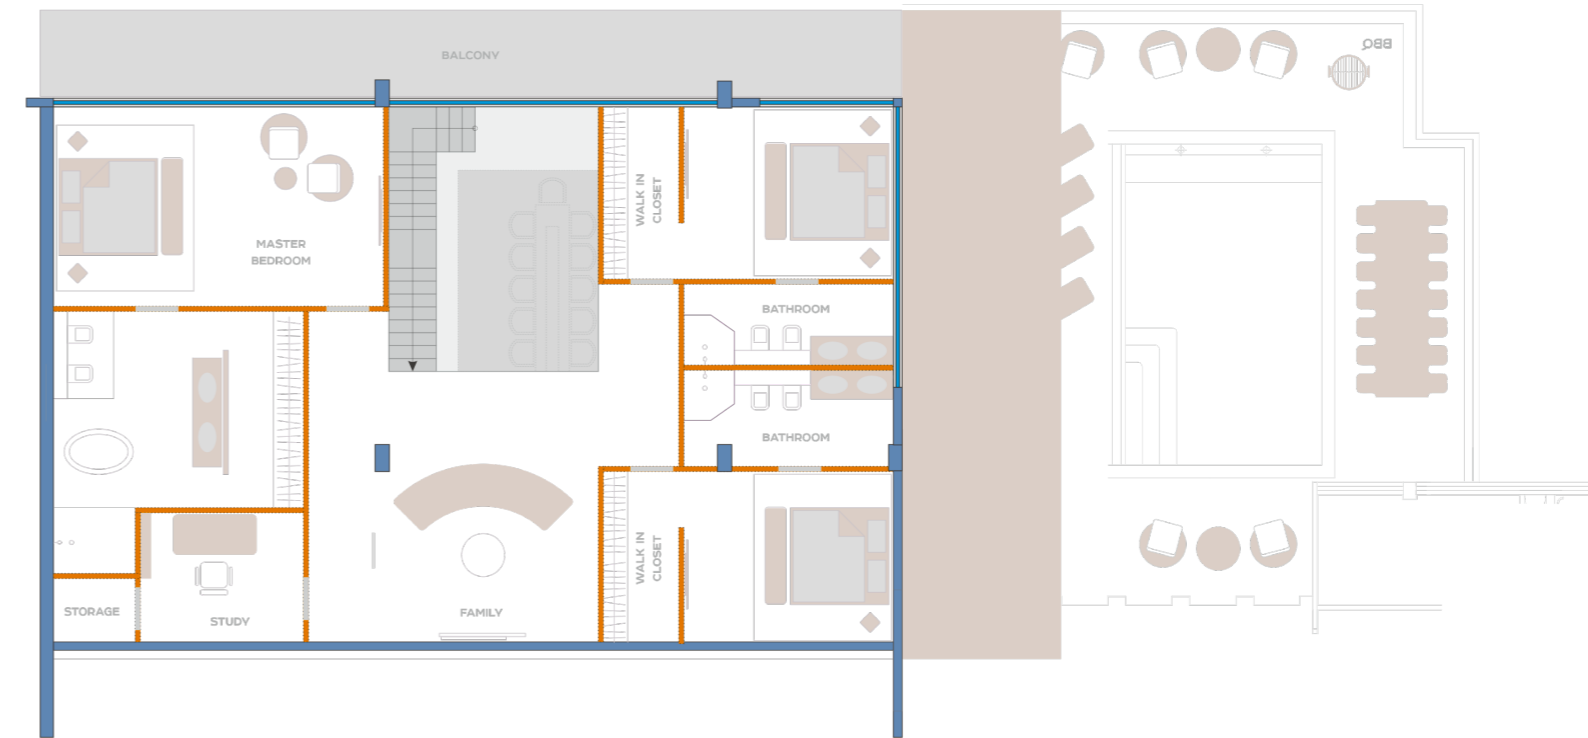

Anantara South Residence 801

Unit Area: 5183 Sq.Ft.
Balcony Area: 2284 Sq.Ft.
Total Area: 7467 Sq.Ft.

Anantara South Residence 802

Unit Area: 5932 Sq.Ft.
Balcony Area: 2425 Sq.Ft.
Total Area: 8357 Sq.Ft.

Anantara North Residence 803

Unit Area: 8114 Sq.Ft.
Balcony Area: 816 Sq.Ft.
Total Area: 8930 Sq.Ft.

Anantara North Residence 805

Unit Area: 6107 Sq.Ft.
Balcony Area: 2930 Sq.Ft.
Total Area: 9037 Sq.Ft.

Anantara North Residence 806

Unit Area: 6108 Sq.Ft.
Balcony Area: 2400 Sq.Ft.
Total Area: 8508 Sq.Ft.

Anantara North Residence 807

Unit Area: 6113 Sq.Ft.
Balcony Area: 2855 Sq.Ft.
Total Area: 8968 Sq.Ft.