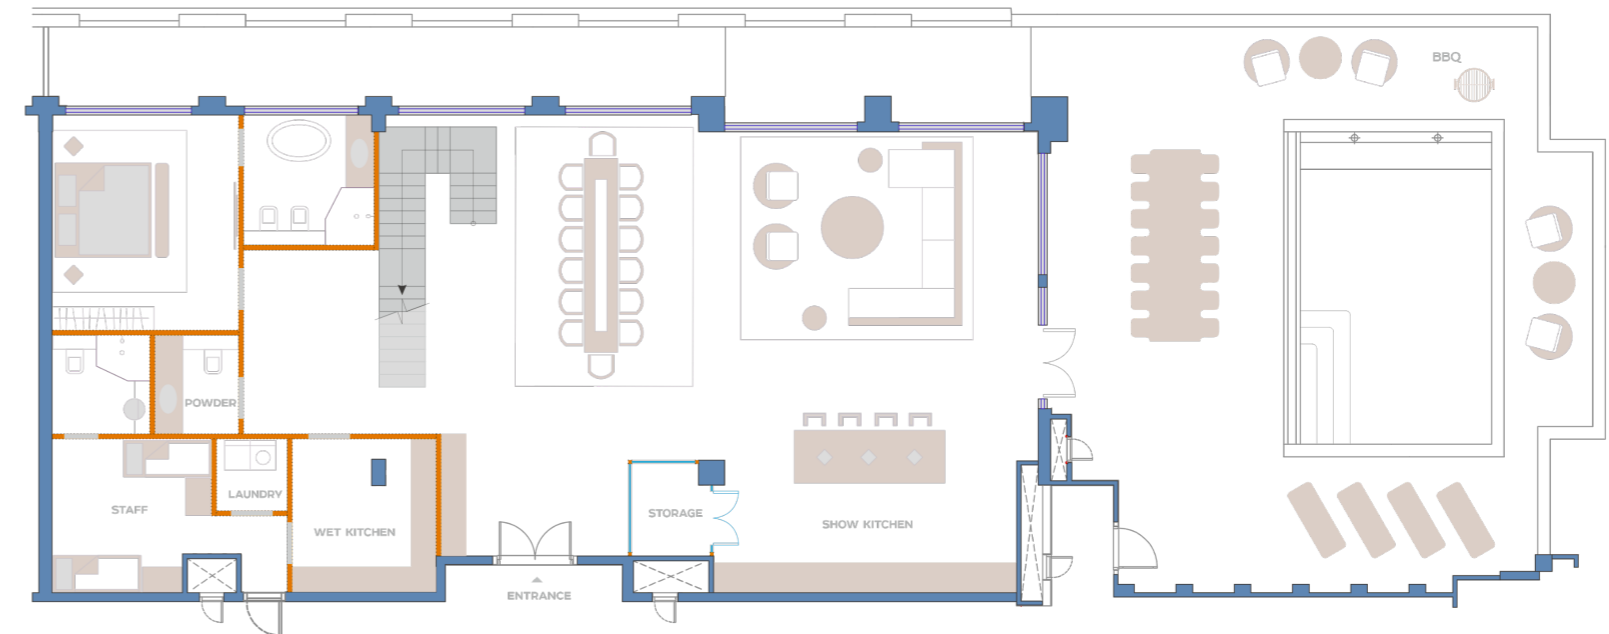

Anantara South Residence 801

Unit Area: 5183 Sq.Ft.
Balcony Area: 2284 Sq.Ft.
Total Area: 7467 Sq.Ft.

Anantara South Residence 802

Unit Area: 5932 Sq.Ft.
Balcony Area: 2425 Sq.Ft.
Total Area: 8357 Sq.Ft.

Anantara North Residence 803

Unit Area: 8114 Sq.Ft.
Balcony Area: 816 Sq.Ft.
Total Area: 8930 Sq.Ft.

Anantara North Residence 805

Unit Area: 6107 Sq.Ft.
Balcony Area: 2930 Sq.Ft.
Total Area: 9037 Sq.Ft.

Anantara North Residence 806

Unit Area: 6108 Sq.Ft.
Balcony Area: 2400 Sq.Ft.
Total Area: 8508 Sq.Ft.

Anantara North Residence 807

Unit Area: 6113 Sq.Ft.
Balcony Area: 2855 Sq.Ft.
Total Area: 8968 Sq.Ft.