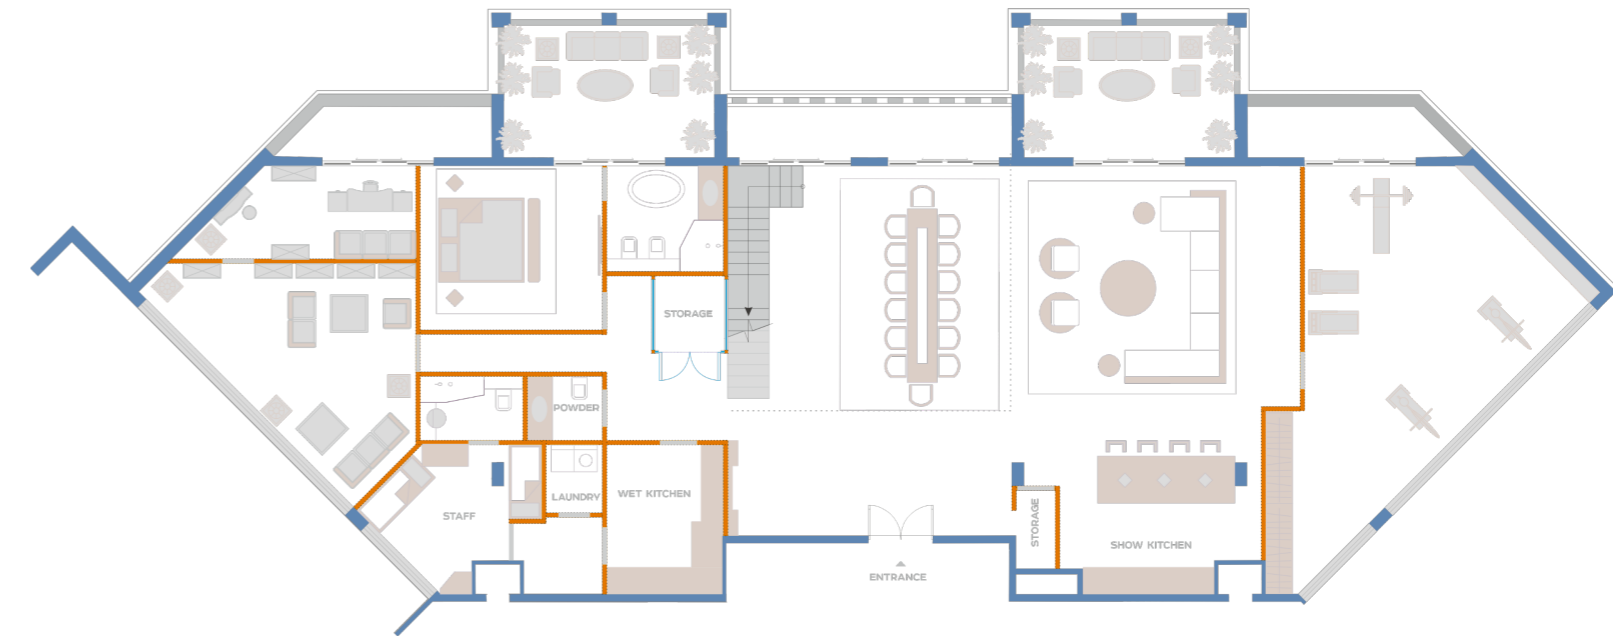

Anantara South Residence 801

Unit Area: 5183 Sq.Ft.
Balcony Area: 2284 Sq.Ft.
Total Area: 7467 Sq.Ft.

Anantara South Residence 802

Unit Area: 5932 Sq.Ft.
Balcony Area: 2425 Sq.Ft.
Total Area: 8357 Sq.Ft.

Anantara North Residence 803

Unit Area: 8114 Sq.Ft.
Balcony Area: 816 Sq.Ft.
Total Area: 8930 Sq.Ft.

Anantara North Residence 805

Unit Area: 6107 Sq.Ft.
Balcony Area: 2930 Sq.Ft.
Total Area: 9037 Sq.Ft.

Anantara North Residence 806

Unit Area: 6108 Sq.Ft.
Balcony Area: 2400 Sq.Ft.
Total Area: 8508 Sq.Ft.

Anantara North Residence 807

Unit Area: 6113 Sq.Ft.
Balcony Area: 2855 Sq.Ft.
Total Area: 8968 Sq.Ft.