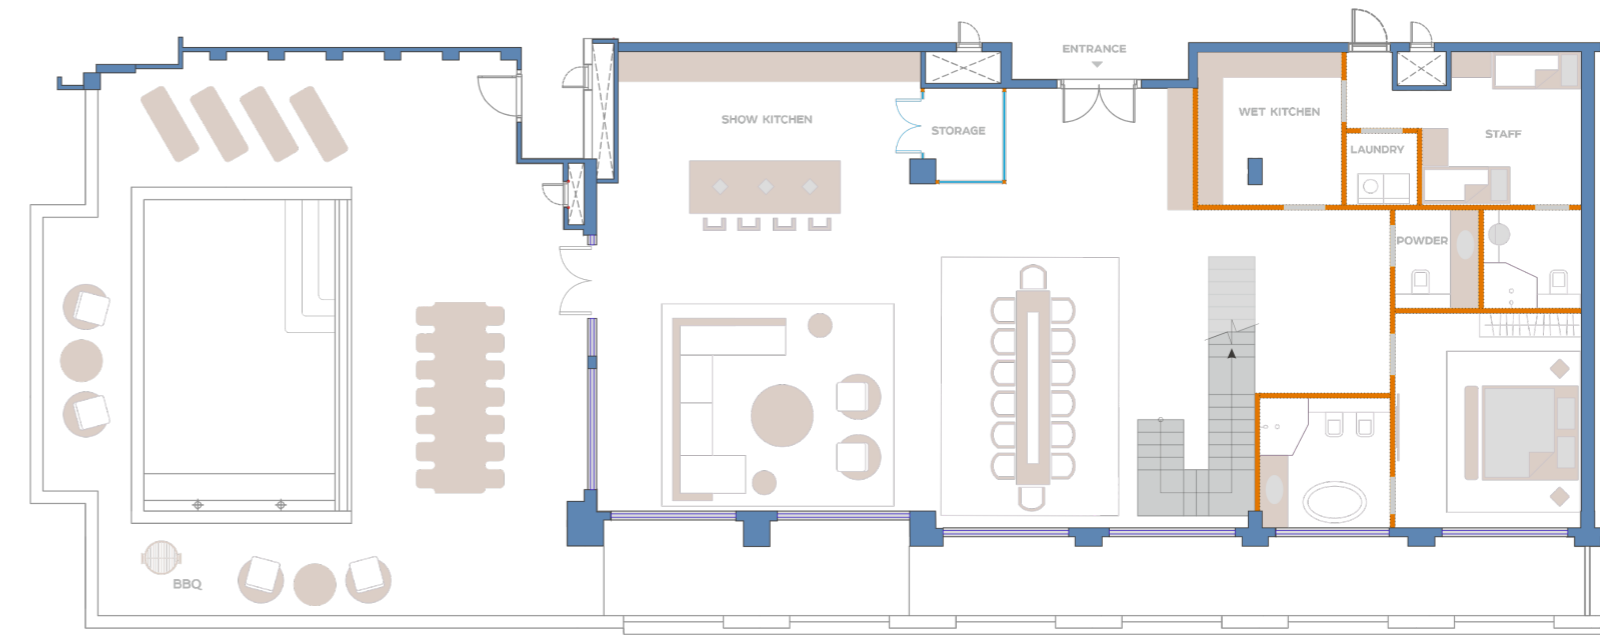

Anantara South Residence 801

Unit Area: 5183 Sq.Ft.
Balcony Area: 2284 Sq.Ft.
Total Area: 7467 Sq.Ft.

Anantara South Residence 802

Unit Area: 5932 Sq.Ft.
Balcony Area: 2425 Sq.Ft.
Total Area: 8357 Sq.Ft.

Anantara North Residence 803

Unit Area: 8114 Sq.Ft.
Balcony Area: 816 Sq.Ft.
Total Area: 8930 Sq.Ft.

Anantara North Residence 805

Unit Area: 6107 Sq.Ft.
Balcony Area: 2930 Sq.Ft.
Total Area: 9037 Sq.Ft.

Anantara North Residence 806

Unit Area: 6108 Sq.Ft.
Balcony Area: 2400 Sq.Ft.
Total Area: 8508 Sq.Ft.

Anantara North Residence 807

Unit Area: 6113 Sq.Ft.
Balcony Area: 2855 Sq.Ft.
Total Area: 8968 Sq.Ft.