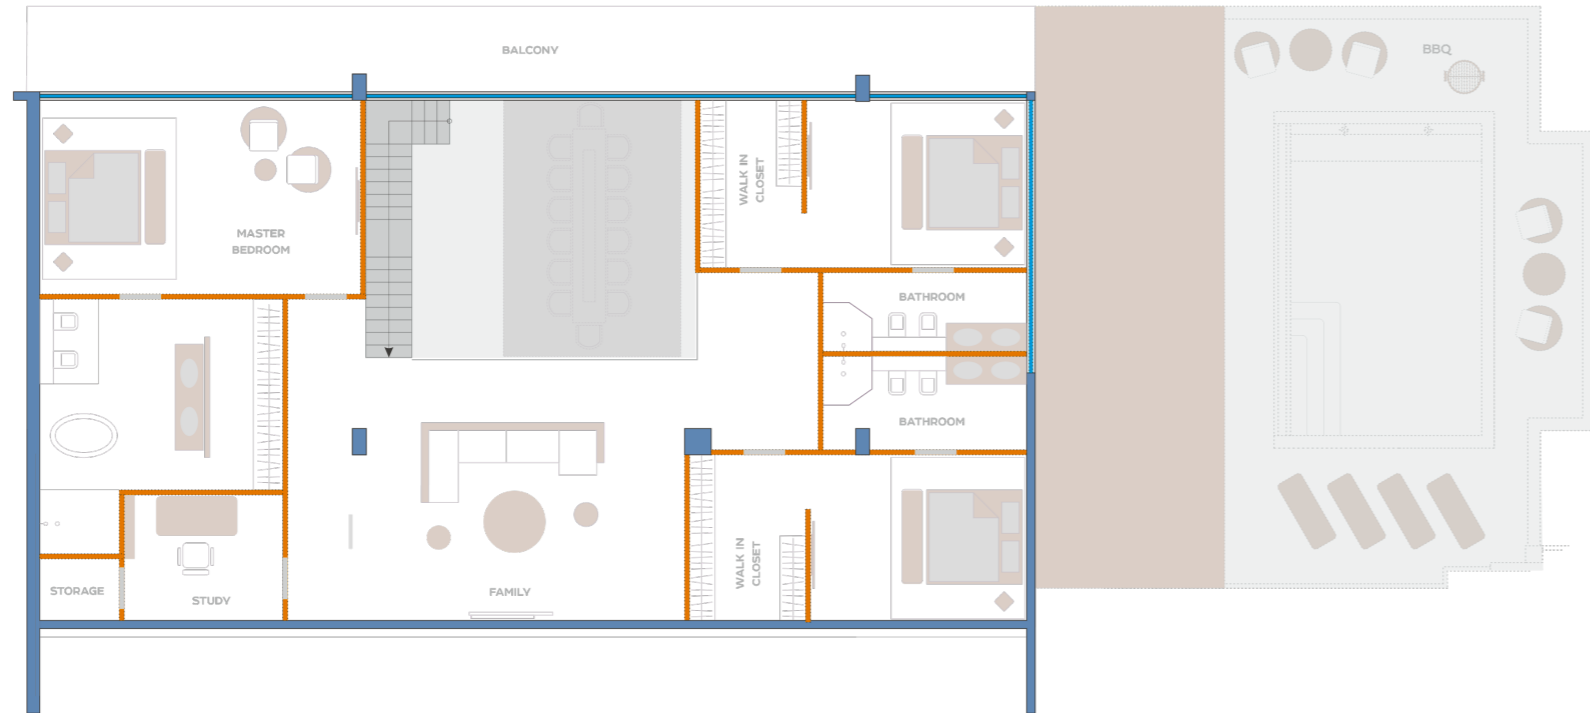

Anantara South Residence 801

Unit Area: 5183 Sq.Ft.
Balcony Area: 2284 Sq.Ft.
Total Area: 7467 Sq.Ft.

Anantara South Residence 802

Unit Area: 5932 Sq.Ft.
Balcony Area: 2425 Sq.Ft.
Total Area: 8357 Sq.Ft.

Anantara North Residence 803

Unit Area: 8114 Sq.Ft.
Balcony Area: 816 Sq.Ft.
Total Area: 8930 Sq.Ft.

Anantara North Residence 805

Unit Area: 6107 Sq.Ft.
Balcony Area: 2930 Sq.Ft.
Total Area: 9037 Sq.Ft.

Anantara North Residence 806

Unit Area: 6108 Sq.Ft.
Balcony Area: 2400 Sq.Ft.
Total Area: 8508 Sq.Ft.

Anantara North Residence 807

Unit Area: 6113 Sq.Ft.
Balcony Area: 2855 Sq.Ft.
Total Area: 8968 Sq.Ft.