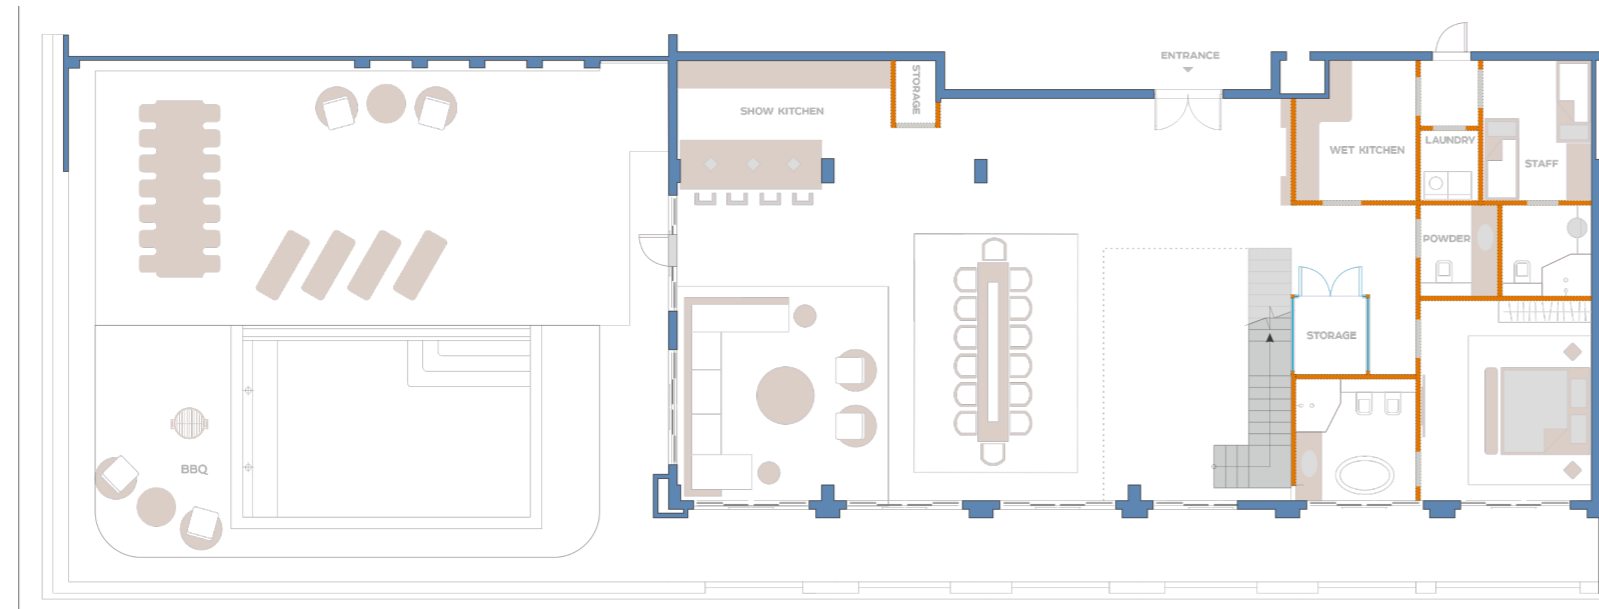

Anantara South Residence 801

Unit Area: 5183 Sq.Ft.
Balcony Area: 2284 Sq.Ft.
Total Area: 7467 Sq.Ft.

Anantara South Residence 802

Unit Area: 5932 Sq.Ft.
Balcony Area: 2425 Sq.Ft.
Total Area: 8357 Sq.Ft.

Anantara North Residence 803

Unit Area: 8114 Sq.Ft.
Balcony Area: 816 Sq.Ft.
Total Area: 8930 Sq.Ft.

Anantara North Residence 805

Unit Area: 6107 Sq.Ft.
Balcony Area: 2930 Sq.Ft.
Total Area: 9037 Sq.Ft.

Anantara North Residence 806

Unit Area: 6108 Sq.Ft.
Balcony Area: 2400 Sq.Ft.
Total Area: 8508 Sq.Ft.

Anantara North Residence 807

Unit Area: 6113 Sq.Ft.
Balcony Area: 2855 Sq.Ft.
Total Area: 8968 Sq.Ft.