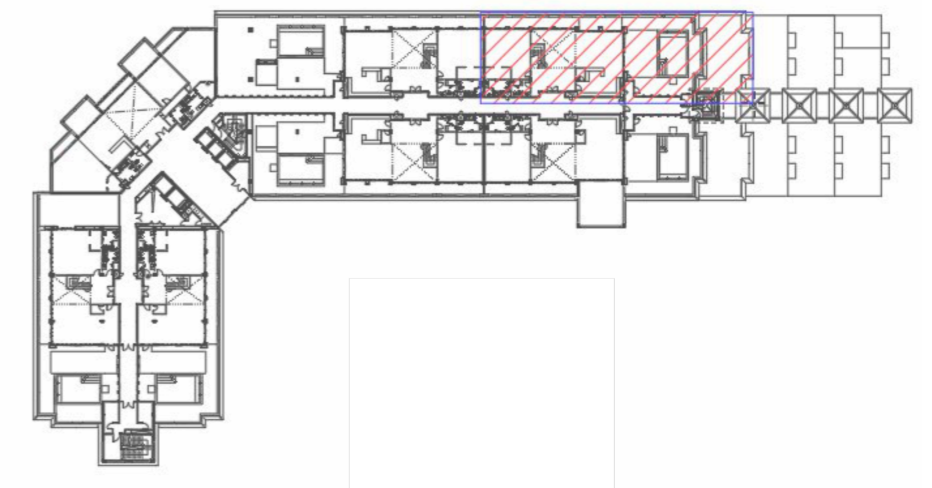

Anantara South Residence 801

Unit Area: 5183 Sq.Ft.
Balcony Area: 2284 Sq.Ft.
Total Area: 7467 Sq.Ft.

Anantara South Residence 802

Unit Area: 5932 Sq.Ft.
Balcony Area: 2425 Sq.Ft.
Total Area: 8357 Sq.Ft.

Anantara North Residence 803

Unit Area: 8114 Sq.Ft.
Balcony Area: 816 Sq.Ft.
Total Area: 8930 Sq.Ft.

Anantara North Residence 805

Unit Area: 6107 Sq.Ft.
Balcony Area: 2930 Sq.Ft.
Total Area: 9037 Sq.Ft.

Anantara North Residence 806

Unit Area: 6108 Sq.Ft.
Balcony Area: 2400 Sq.Ft.
Total Area: 8508 Sq.Ft.

Anantara North Residence 807

Unit Area: 6113 Sq.Ft.
Balcony Area: 2855 Sq.Ft.
Total Area: 8968 Sq.Ft.