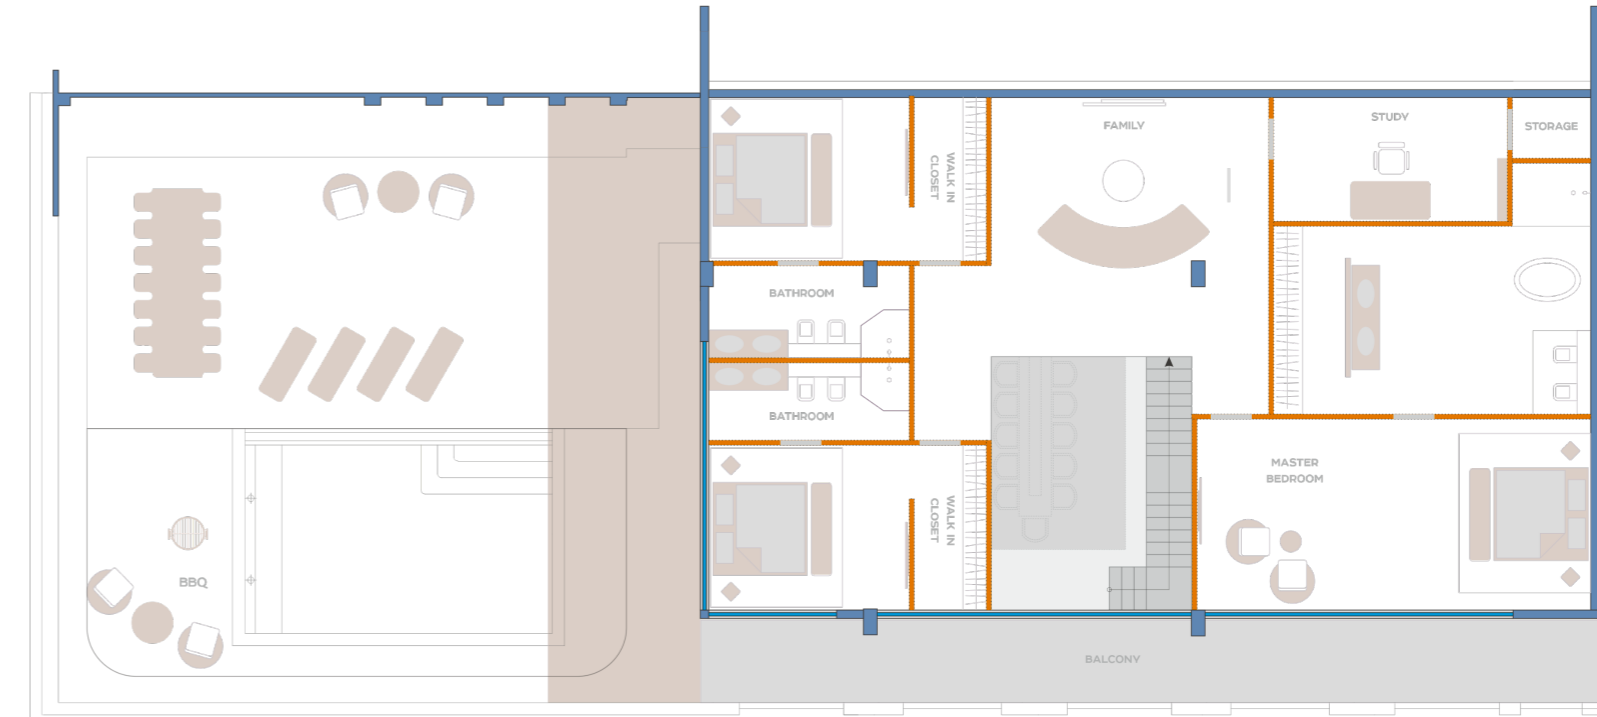

Anantara South Residence 801

Unit Area: 5183 Sq.Ft.
Balcony Area: 2284 Sq.Ft.
Total Area: 7467 Sq.Ft.

Anantara South Residence 802

Unit Area: 5932 Sq.Ft.
Balcony Area: 2425 Sq.Ft.
Total Area: 8357 Sq.Ft.

Anantara North Residence 803

Unit Area: 8114 Sq.Ft.
Balcony Area: 816 Sq.Ft.
Total Area: 8930 Sq.Ft.

Anantara North Residence 805

Unit Area: 6107 Sq.Ft.
Balcony Area: 2930 Sq.Ft.
Total Area: 9037 Sq.Ft.

Anantara North Residence 806

Unit Area: 6108 Sq.Ft.
Balcony Area: 2400 Sq.Ft.
Total Area: 8508 Sq.Ft.

Anantara North Residence 807

Unit Area: 6113 Sq.Ft.
Balcony Area: 2855 Sq.Ft.
Total Area: 8968 Sq.Ft.