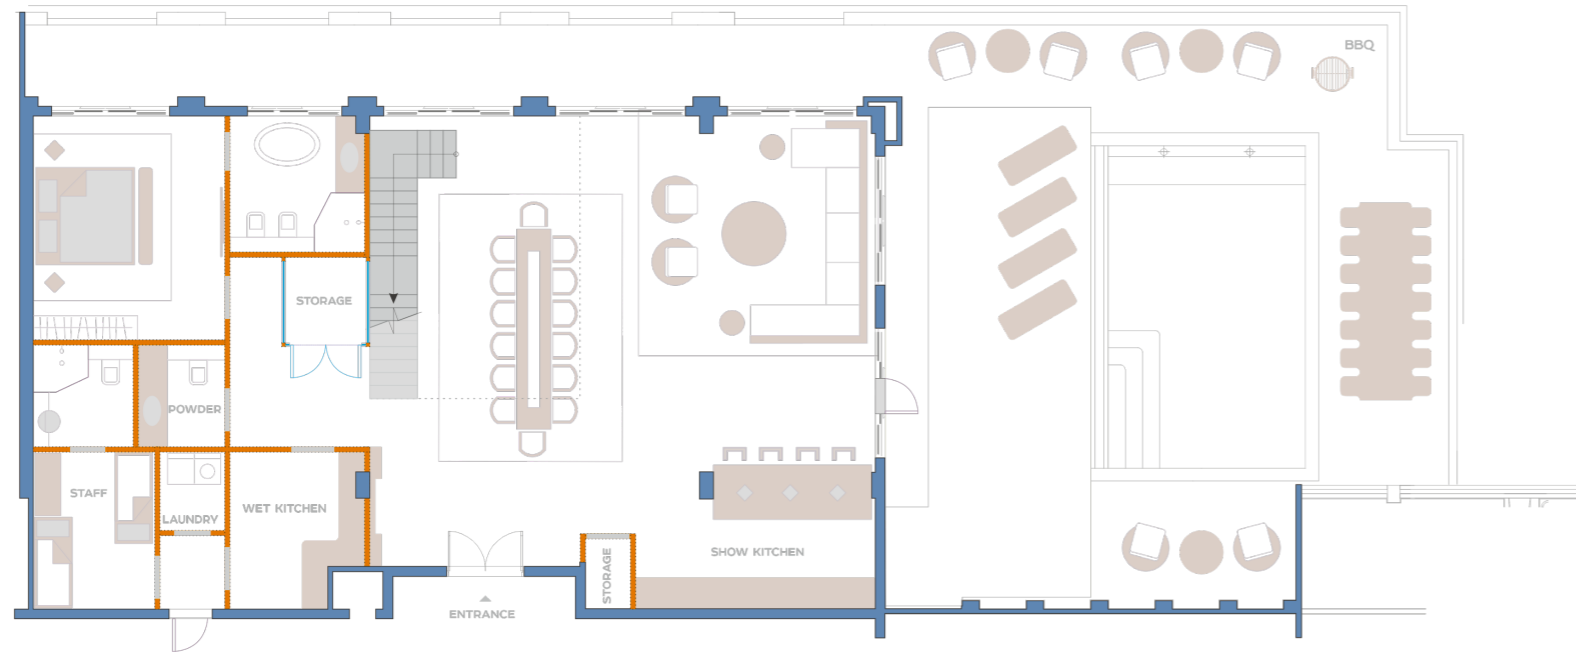

Anantara South Residence 801

Unit Area: 5183 Sq.Ft.
Balcony Area: 2284 Sq.Ft.
Total Area: 7467 Sq.Ft.

Anantara South Residence 802

Unit Area: 5932 Sq.Ft.
Balcony Area: 2425 Sq.Ft.
Total Area: 8357 Sq.Ft.

Anantara North Residence 803

Unit Area: 8114 Sq.Ft.
Balcony Area: 816 Sq.Ft.
Total Area: 8930 Sq.Ft.

Anantara North Residence 805

Unit Area: 6107 Sq.Ft.
Balcony Area: 2930 Sq.Ft.
Total Area: 9037 Sq.Ft.

Anantara North Residence 806

Unit Area: 6108 Sq.Ft.
Balcony Area: 2400 Sq.Ft.
Total Area: 8508 Sq.Ft.

Anantara North Residence 807

Unit Area: 6113 Sq.Ft.
Balcony Area: 2855 Sq.Ft.
Total Area: 8968 Sq.Ft.