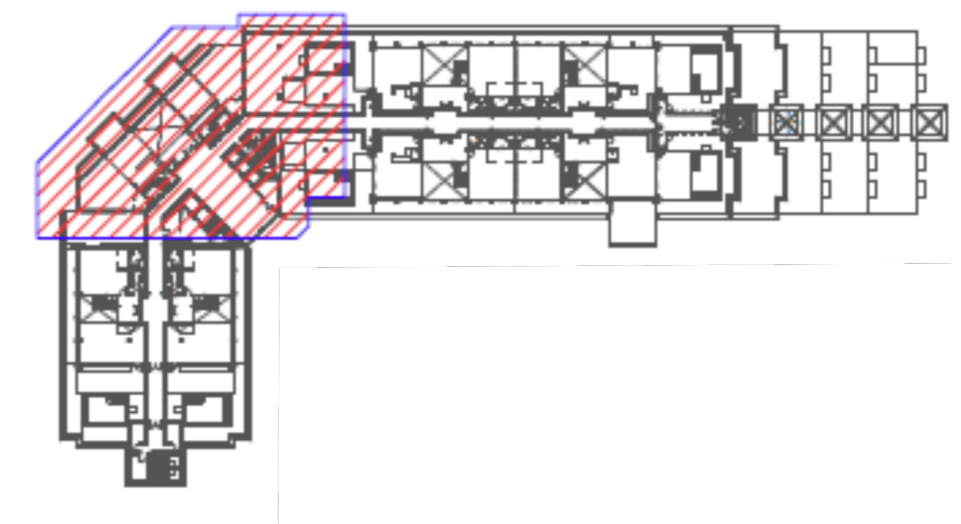

Anantara South Residence 801

Unit Area: 5183 Sq.Ft.
Balcony Area: 2284 Sq.Ft.
Total Area: 7467 Sq.Ft.

Anantara South Residence 802

Unit Area: 5932 Sq.Ft.
Balcony Area: 2425 Sq.Ft.
Total Area: 8357 Sq.Ft.

Anantara North Residence 803

Unit Area: 8114 Sq.Ft.
Balcony Area: 816 Sq.Ft.
Total Area: 8930 Sq.Ft.

Anantara North Residence 805

Unit Area: 6107 Sq.Ft.
Balcony Area: 2930 Sq.Ft.
Total Area: 9037 Sq.Ft.

Anantara North Residence 806