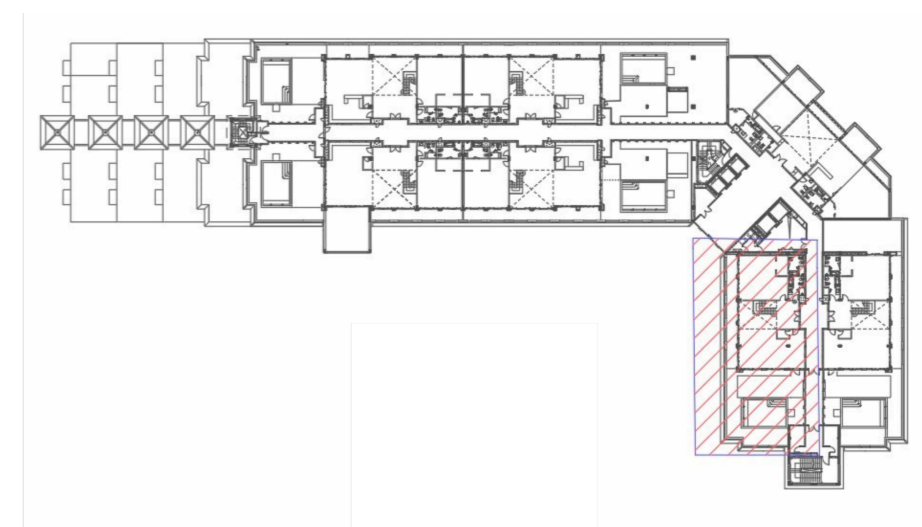

Anantara South Residence 801

Unit Area: 5183 Sq.Ft.
Balcony Area: 2284 Sq.Ft.
Total Area: 7467 Sq.Ft.

Anantara South Residence 802

Unit Area: 5932 Sq.Ft.
Balcony Area: 2425 Sq.Ft.
Total Area: 8357 Sq.Ft.

Anantara North Residence 803

Unit Area: 8114 Sq.Ft.
Balcony Area: 816 Sq.Ft.
Total Area: 8930 Sq.Ft.

Anantara North Residence 805

Unit Area: 6107 Sq.Ft.
Balcony Area: 2930 Sq.Ft.
Total Area: 9037 Sq.Ft.

Anantara North Residence 806