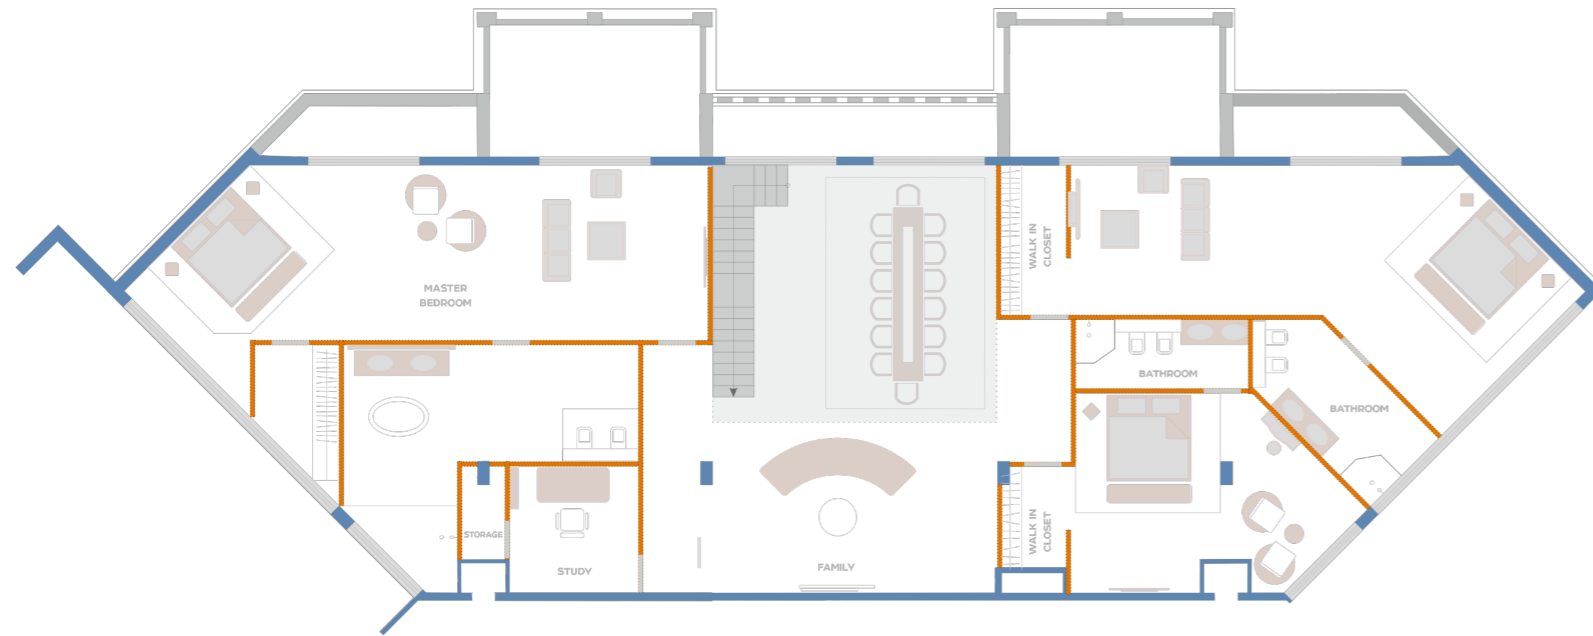

Anantara South Residence 801

Unit Area: 5183 Sq.Ft.
Balcony Area: 2284 Sq.Ft.
Total Area: 7467 Sq.Ft.

Anantara South Residence 802

Unit Area: 5932 Sq.Ft.
Balcony Area: 2425 Sq.Ft.
Total Area: 8357 Sq.Ft.

Anantara North Residence 803

Unit Area: 8114 Sq.Ft.
Balcony Area: 816 Sq.Ft.
Total Area: 8930 Sq.Ft.

Anantara North Residence 805

Unit Area: 6107 Sq.Ft.
Balcony Area: 2930 Sq.Ft.
Total Area: 9037 Sq.Ft.

Anantara North Residence 806

Unit Area: 6108 Sq.Ft.
Balcony Area: 2400 Sq.Ft.
Total Area: 8508 Sq.Ft.

Anantara North Residence 807

Unit Area: 6113 Sq.Ft.
Balcony Area: 2855 Sq.Ft.
Total Area: 8968 Sq.Ft.